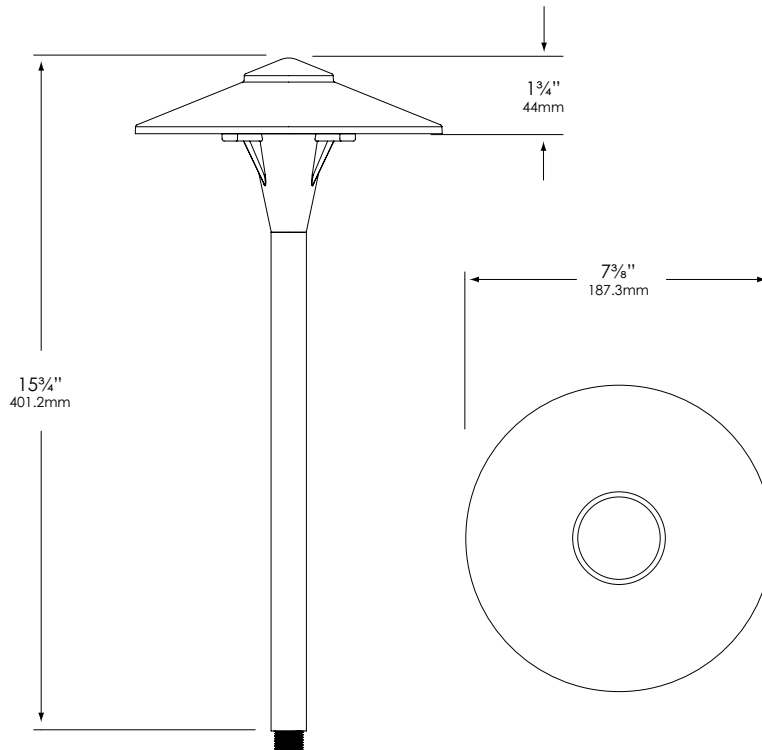

MOUNTING:

Bottom of stem threaded with ½" NPT. Fixture may be mounted into threaded hubs in junction boxes, ground stakes, or floor-mounting

canopies. Please see fixture ordering information for mounting selection.

FASTENERS:

All fasteners are stainless steel.

WIRING:

Prewired with a three-foot pigtail of 18-2 direct-burial cable and underground connectors for a secure connection to supply cable.

All Vista luminaires are [MADE IN U.S.A.](#)

DIMENSIONS:

Vista Professional Outdoor Lighting reserves the right to modify the design and/or construction of the fixture shown without further notification.

SPECIFICATION SHEET

MODEL 4704-LED Landscape Series • Path & Spread Lights