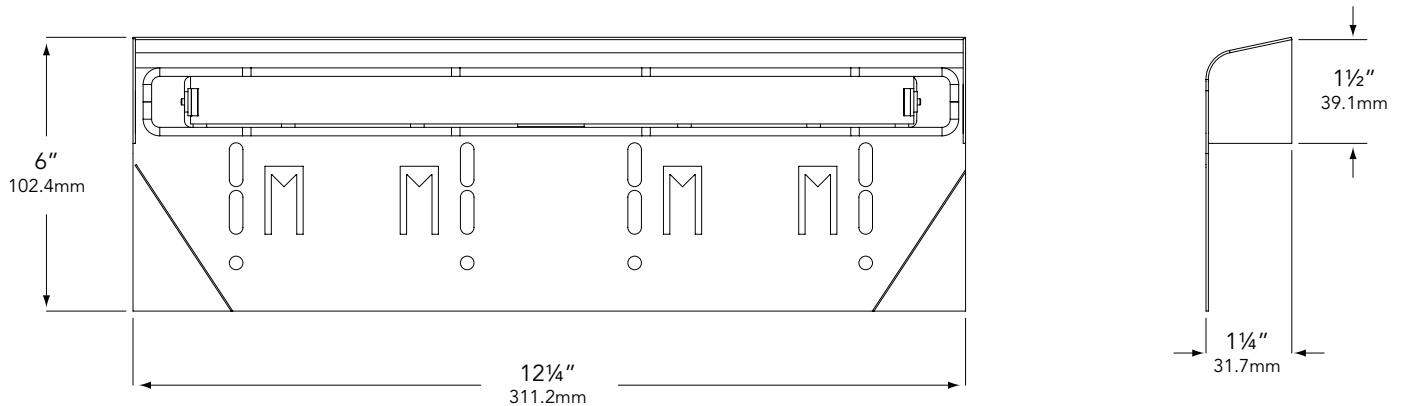

CHASSIS:

Stainless Steel

Flange Plate:

Stainless Steel

HOUSING:

Aluminum, Stainless Steel, Brass, or Copper

FINISH:

Polyester powder-coat finish available in Black, Verde, Architectural Brick, Architectural Bronze, Light Bronze, Dark Bronze, Granite, Pewter, Terracotta, Rust, Hunter Green, Mocha, Weathered Bronze, Weathered Iron, and White. Also, natural copper, stainless steel, natural brass, and Olde brass.

SOCKET/LAMP HOLDER:

Top grade Noryl polymer socket with phosphor bronze contacts and PVC-jacketed wire leads.

Stainless steel lamp holder.

LAMP TYPE:

LNX-10 T3.5 Xenon(10W) Standard, 20W Max

LENS:

High-impact, textured, Tuffak® lens for superior light distribution.

WIRING:

Provided with a five-foot pigtail of 18-2 SPT1 UV resistant cable & underground connectors for a secure connection to supply cable.

CERTIFICATION:

UL Listed to U.S. & Canadian safety standards for low voltage landscape luminaires (UL 1838). The maximum wattages allowed by Underwriters Laboratories (UL) for the U.S. & Canadian markets may vary. Maximum wattages specified are Underwriters Laboratories U.S. standard. Please contact Vista for any questions about the maximum wattages allowed by UL Canadian standards.

All Vista luminaires are [MADE IN U.S.A.](#)

This fixture is also available as a LED luminaire. Please refer to LED Specification Sheet - 4261M-LED.

DIMENSIONS:

Vista Professional Outdoor Lighting reserves the right to modify the design and/or construction of the fixture shown without further notification.