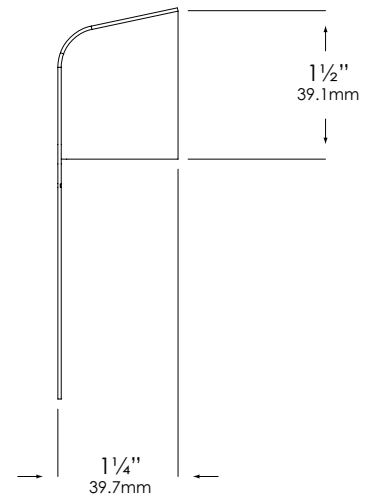

WIRING:

Provided with a five-foot pigtail of 18-2 SPT1 UV resistant cable & underground connectors for a secure connection to supply cable.

CERTIFICATION:

UL Listed to U.S. & Canadian safety standards for low voltage landscape luminaires (UL 1838). The maximum wattages allowed by Underwriters Laboratories (UL) for the U.S. & Canadian markets may vary. Maximum wattages specified are Underwriters Laboratories U.S. standard. Please contact Vista for any questions about the maximum wattages allowed by UL Canadian standards.

All Vista luminaires are MADE IN U.S.A.

This fixture is also available as a LED luminaire. Please refer to LED Specification Sheet - 4260M-LED.

DIMENSIONS:

Vista Professional Outdoor Lighting reserves the right to modify the design and/or construction of the fixture shown without further notification.