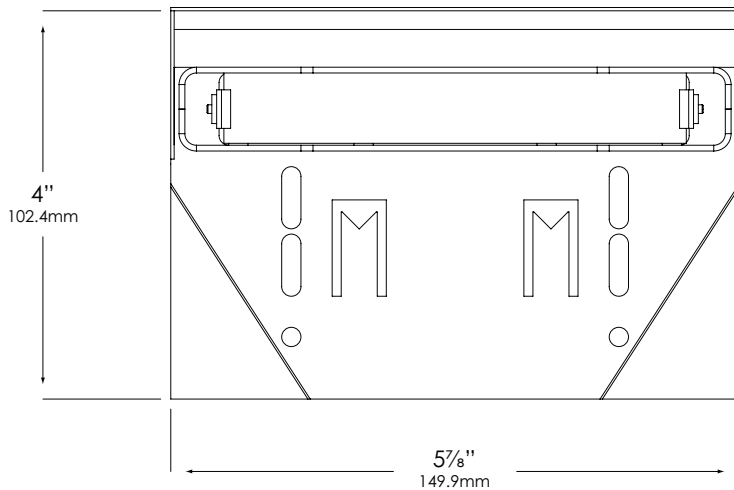

CHASSIS:

Stainless Steel

FLANGE PLATE:

Stainless Steel

HOUSING:

Aluminum, Stainless Steel, Brass, or Copper

FINISH:

Polyester powder-coat finish available in Black, Verde, Architectural Brick, Architectural Bronze, Light Bronze, Dark Bronze, Granite, Pewter, Terracotta, Rust, Hunter Green, Mocha, Weathered Bronze, Weathered Iron, and White. Also, natural copper, stainless steel, natural brass, and Olde brass.

SOCKET/LAMP HOLDER:

Top grade Noryl polymer socket with phosphor bronze contacts and PVC-jacketed wire leads.

Stainless steel lamp holder.

LAMP TYPE:

LNX-10 T3.5 Xenon(10W) Standard, 10W Max

LENS:

High-impact, textured, Tuffak® lens for superior light distribution.

WIRING:

Provided with a five-foot pigtail of 18-2 SPT1 UV resistant cable & underground connectors for a secure connection to supply cable.

CERTIFICATION:

UL Listed to U.S. & Canadian safety standards for low voltage landscape luminaires (UL 1838). The maximum wattages allowed by Underwriters Laboratories (UL) for the U.S. & Canadian markets may vary. Maximum wattages specified are Underwriters Laboratories U.S. standard. Please contact Vista for any questions about the maximum wattages allowed by UL Canadian standards.

All Vista luminaires are MADE IN U.S.A.

This fixture is also available as a LED luminaire. Please refer to LED Specification Sheet - 4260M-LED.

DIMENSIONS:

Vista Professional Outdoor Lighting reserves the right to modify the design and/or construction of the fixture shown without further notification.