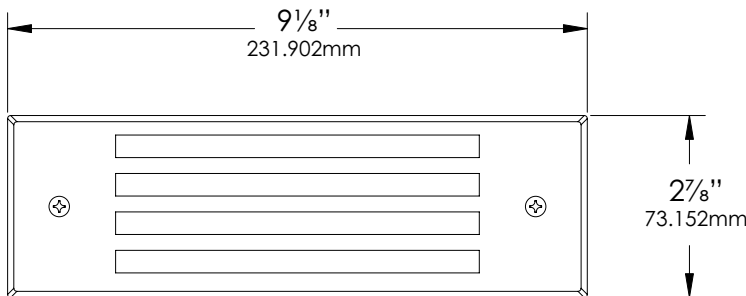

FINISH:

Durable powder coat finish available in Black, Architectural Bronze, Dark Bronze, Granite, White, Architectural Brick, Light Bronze, Special Bronze, Glossy Gray, Rust, Hunter Green, Weathered Bronze, Weathered Iron, Graphite Metallic, Verde, Pewter, Mocha and Olde Finish.

SOCKET/LAMP HOLDER:

Top grade ceramic socket with nickel contacts, stainless steel springs, & Teflon-jacketed wire leads.

LENS:

Translucent, molded, high-impact, polycarbonate lens.

LAMP TYPE:

- T3 (x 2) – 20W maximum. LN-10 T3 Halogen (10W) Standard.
- LED T3 (x2) - 2.5W. LNT3-2.5-W-D-LED

MOUNTING:

Recessed mounting box included.

FASTENERS:

All fasteners are stainless steel.

WIRING:

Provided with a three-foot pigtail of 18-2 SPT1 UV resistant cable & underground connectors for a secure connection to the supply cable.

CERTIFICATION:

UL Listed to U.S. & Canadian safety standards for low voltage landscape luminaires (UL 1838). The maximum wattages allowed by Underwriters Laboratories (UL) for the U.S. & Canadian markets may vary. Maximum wattages specified are Underwriters Laboratories U.S. standard. Please contact Vista for any questions about the maximum wattages allowed by UL Canadian standards.

All Vista luminaires are **MADE IN THE U.S.A.**

DIMENSIONS:

Vista Professional Outdoor Lighting reserves the right to modify the design and/or construction of the fixture shown without further notification.