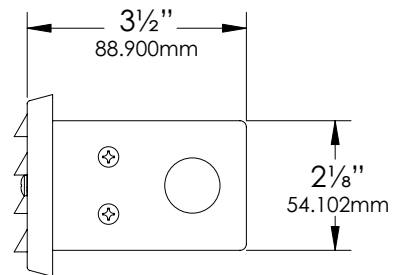

FINISH:

Durable powder coat finish available in Black, Architectural Bronze, Dark Bronze, Granite, White, Architectural Brick, Light Bronze, Special Bronze, Glossy Gray, Rust, Hunter Green, Weathered Bronze, Weathered Iron, Graphite Metallic, Verde, Pewter, Mocha and Olde Finish.

SOCKET/LAMP HOLDER:

Top grade ceramic socket with nickel contacts, stainless steel springs, & Teflon-jacketed wire leads.

LENS:

Translucent, molded, high-impact, polycarbonate lens.

LAMP TYPE:

- T3 (x 2) – 20W maximum. LN-10 T3 Halogen (10W) Standard.
- LED T3 (x2) - 2.5W. LNT3-2.5-W-D-LED

MOUNTING:

Recessed mounting box included.

FASTENERS:

All fasteners are stainless steel.

WIRING:

Provided with a three-foot pigtail of 18-2 SPT1 UV resistant cable & underground connectors for a secure connection to the supply cable.

CERTIFICATION:

UL Listed to U.S. & Canadian safety standards for low voltage landscape luminaires (UL 1838). The maximum wattages allowed by Underwriters Laboratories (UL) for the U.S. & Canadian markets may vary. Maximum wattages specified are Underwriters Laboratories U.S. standard. Please contact Vista for any questions about the maximum wattages allowed by UL Canadian standards.

All Vista luminaires are **MADE IN THE U.S.A.**

DIMENSIONS:

Vista Professional Outdoor Lighting reserves the right to modify the design and/or construction of the fixture shown without further notification.