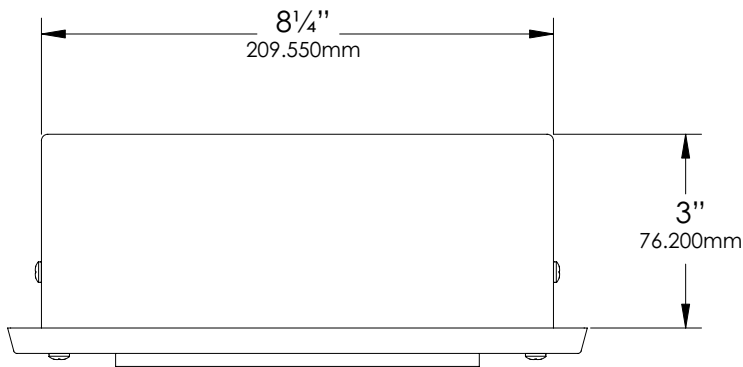

FINISH:

Durable powder coat finish available in Black, Architectural Bronze, Dark Bronze, Granite, White, Architectural Brick, Light Bronze, Special Bronze, Glossy Gray, Rust, Hunter Green, Weathered Bronze, Weathered Iron, Graphite Metallic, Verde, Pewter, Mocha and Olde Finish.

SOCKET/LAMP HOLDER:

Top grade ceramic socket with nickel contacts, stainless steel springs, & Teflon-jacketed wire leads.

LENS:

Translucent, molded, high-impact, polycarbonate lens.

LAMP TYPE:

- T3 (x 2) – 20W maximum. LN-10 T3 Halogen (10W) Standard.
- LED T3 (x2) - 2.5W. LNT3-2.5-W-D-LED

MOUNTING:

Recessed mounting box included.

FASTENERS:

All fasteners are stainless steel.

WIRING:

Provided with a three-foot pigtail of 18-2 SPT1 UV resistant cable & underground connectors for a secure connection to the supply cable.

CERTIFICATION:

UL Listed to U.S. & Canadian safety standards for low voltage landscape luminaires (UL 1838). The maximum wattages allowed by Underwriters Laboratories (UL) for the U.S. & Canadian markets may vary. Maximum wattages specified are Underwriters Laboratories U.S. standard. Please contact Vista for any questions about the maximum wattages allowed by UL Canadian standards.

All Vista luminaires are **MADE IN THE U.S.A.**

DIMENSIONS:

Vista Professional Outdoor Lighting reserves the right to modify the design and/or construction of the fixture shown without further notification.