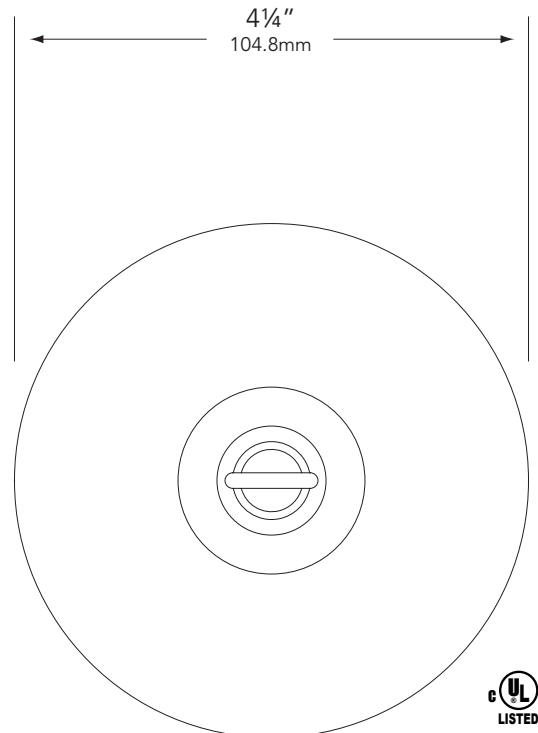

MODEL 4216 Landscape Series • Specialty Lights

FIXTURE SPECIFICATIONS:

HOUSING:

Die-cast, copper-free aluminum.

FINISH:

Polyester powder-coated finish available in Black, Verde, Architectural Brick, Architectural Bronze, Light Bronze, Dark Bronze, Granite, Pewter, Terracotta, Rust, Hunter Green, Mocha, Weathered Bronze, Weathered Iron, and White.

SOCKET/LAMP HOLDER:

Top grade ceramic socket with nickel contacts, stainless steel springs, and Teflon-jacketed wire leads.

LENS:

Clear, high-impact, polycarbonate lens.

LAMP TYPE:

T3 – 20W maximum. LN-10 T3 Halogen (10W) Standard.

MOUNTING:

Solid brass loop with a six-foot stainless steel cable-hanger included.

FASTENERS:

All fasteners are stainless steel.

WIRING:

Prewired with a three-foot pigtail of 18-2 SPT1 UV resistant cable and underground connectors for a secure connection to supply cable.

CERTIFICATION:

UL Listed to U.S. and Canadian safety standards for low voltage landscape luminaires (UL 1838). Maximum wattages allowed by Underwriters Laboratories (UL) for U.S. and Canadian markets may vary. Maximum wattages specified are Underwriters Laboratories U.S. standard. Please contact Vista for any questions about maximum wattages allowed by UL Canadian standards.

All Vista luminaires are **MADE IN U.S.A.**

This fixture is also available as a LED luminaire. Please refer to LED Specification Sheet - 4216-LED.

DIMENSIONS:

Vista Professional Outdoor Lighting reserves the right to modify the design and/or construction of the fixture shown without further notification.