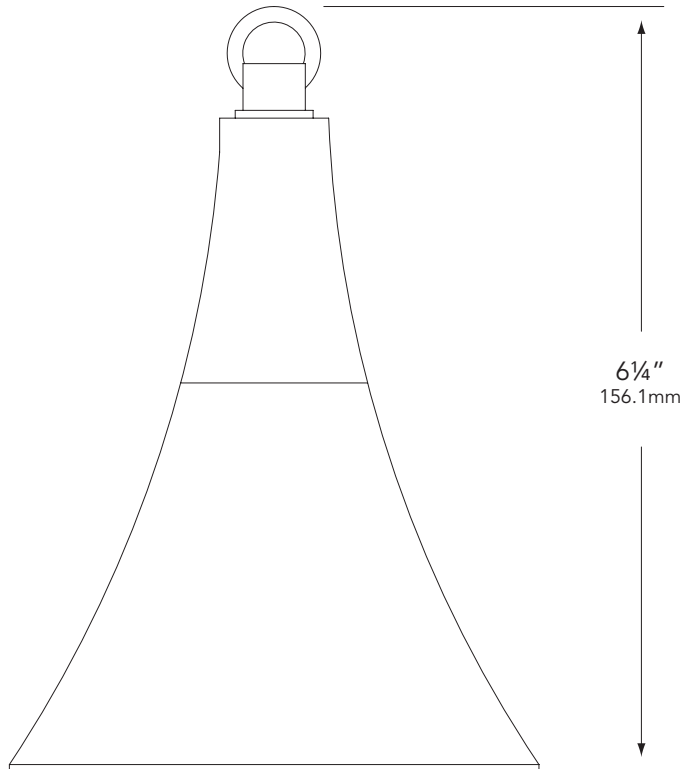

MODEL 4216 Landscape Series • Specialty Lights

FIXTURE SPECIFICATIONS:

HOUSING:

Die-cast, copper-free aluminum.

FINISH:

Polyester powder-coated finish available in Black, Verde, Architectural Brick, Architectural Bronze, Light Bronze, Dark Bronze, Granite, Pewter, Terracotta, Rust, Hunter Green, Mocha, Weathered Bronze, Weathered Iron, and White.

SOCKET/LAMP HOLDER:

Top grade ceramic socket with nickel contacts, stainless steel springs, and Teflon-jacketed wire leads.

LENS:

Clear, high-impact, polycarbonate lens.

LAMP TYPE:

T3 – 20W maximum. LN-10 T3 Halogen (10W) Standard.

MOUNTING:

Solid brass loop with a six-foot stainless steel cable-hanger included.

FASTENERS:

All fasteners are stainless steel.

WIRING:

Prewired with a three-foot pigtail of 18-2 SPT1 UV resistant cable and underground connectors for a secure connection to supply cable.

CERTIFICATION:

UL Listed to U.S. and Canadian safety standards for low voltage landscape luminaires (UL 1838). Maximum wattages allowed by Underwriters Laboratories (UL) for U.S. and Canadian markets may vary. Maximum wattages specified are Underwriters Laboratories U.S. standard. Please contact Vista for any questions about maximum wattages allowed by UL Canadian standards.

All Vista luminaires are **MADE IN U.S.A.**

This fixture is also available as a LED luminaire. Please refer to LED Specification Sheet - 4216-LED.

DIMENSIONS:

Vista Professional Outdoor Lighting reserves the right to modify the design and/or construction of the fixture shown without further notification.