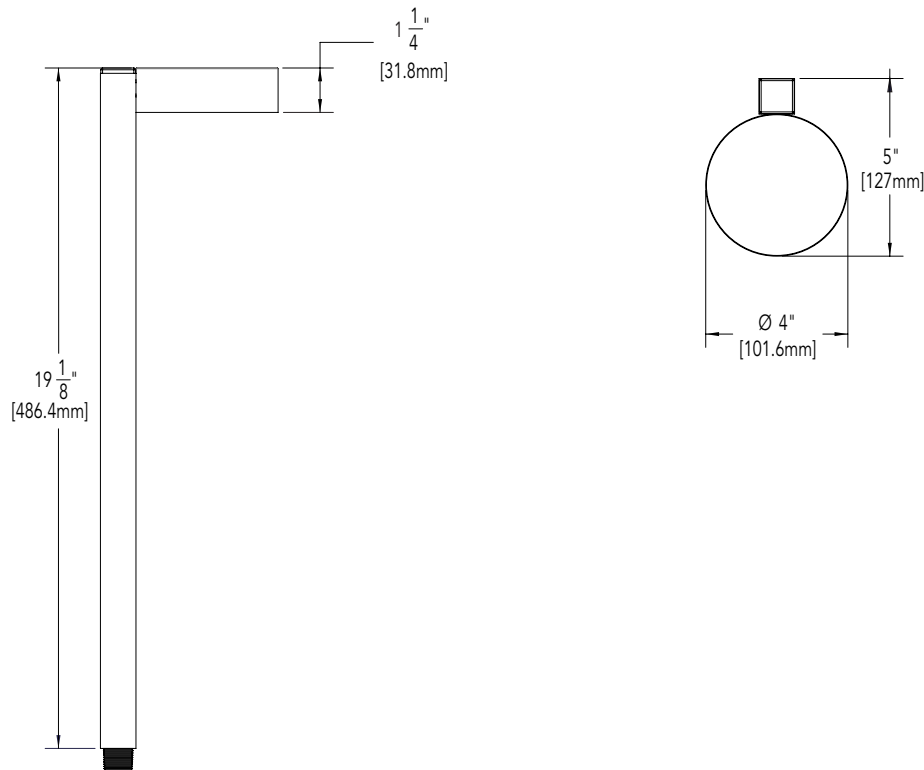

**PROFESSIONAL
OUTDOOR LIGHTING**

Type:

Model:

Project:

SPECIFICATION SHEET

MODEL 4201 Landscape Series • Path & Spread Lights

FIXTURE SPECIFICATIONS:

HOUSING:

Die-cast, copper-free aluminum.

STEM:

1" sq. aluminum tube with 1/2" NPT.

FINISH:

Polyester powder-coat finish available in Black, Architectural Bronze, Dark Bronze, Granite, White, Architectural Brick, Light Bronze, Special Bronze, Glossy Grey, Rust, Hunter Green, Weathered Bronze, Weathered Iron, Graphite Metallic, Verde, Pewter, Mocha and Olde Finish.

LENS:

Clear, high-impact, polycarbonate lens.

LAMP TYPE:

Vista T3 LED lamp only, 2.5 watt standard.

ELECTRICAL:

Input voltage range 9–15V AC, regulated to achieve uniform illumination throughout the cable run of fixtures. Integral surge & reverse polarity protection.

MOUNTING:

Bottom of stem threaded with 1/2" NPT. Fixture may be mounted into threaded hubs in junction boxes, ground stakes, or floor-mounting canopies. Please see fixture ordering information for mounting selection.

FASTENERS:

All fasteners are stainless steel.

WIRING:

Prewired with a three-foot pigtail of 18-2 direct-burial cable and underground connectors for a secure connection to supply cable.

All Vista luminaires are **MADE IN U.S.A.**

DIMENSIONS:

Vista Professional Outdoor Lighting reserves the right to modify the design and/or construction of the fixture shown without further notification.