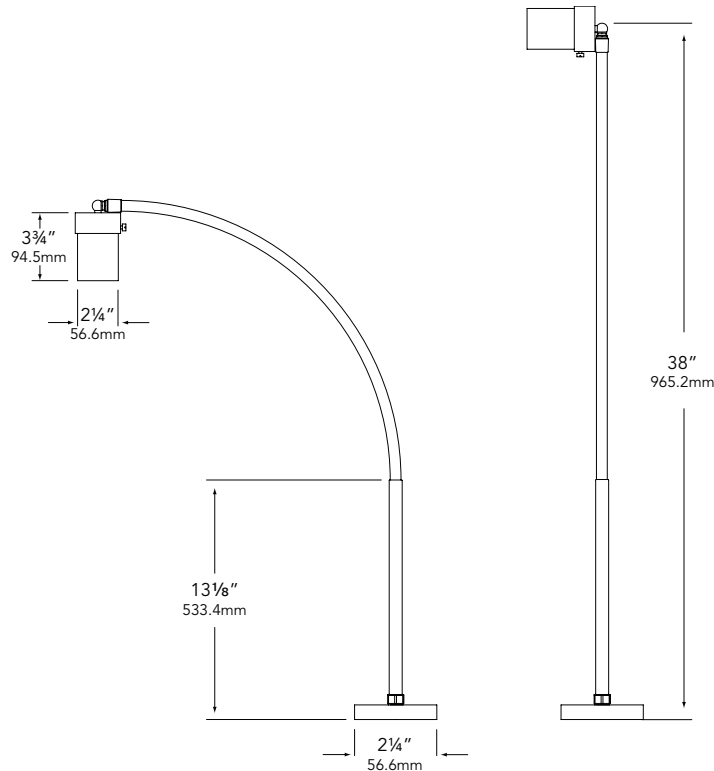

LENS:

Shock & heat resistant soda-lime glass lens.

LAMP TYPE:

MR16 – 20W maximum. LN-20 BAB (20W) Standard.

MOUNTING:

Bottom of stem threaded into CNC-machined solid aluminum mounting canopy.

FASTENERS:

All fasteners are stainless steel.

WIRING:

Prewired with a 3' pigtail of 18-2 direct-burial cable & underground connectors for a secure connection to supply cable. Optional hardwired on/off switch available.

CERTIFICATION:

UL Listed to U.S. & Canadian safety standards for low voltage landscape luminaires (UL 1838). Maximum wattages allowed by Underwriters Laboratories (UL) for U.S. & Canadian markets may vary. Maximum wattages specified are Underwriters Laboratories U.S. standard. Please contact Vista for any questions about maximum wattages allowed by UL Canadian standards.

All Vista luminaires are **MADE IN U.S.A.**

DIMENSIONS:

Vista Professional Outdoor Lighting reserves the right to modify the design and/or construction of the fixture shown without further notification.

SPECIFICATION SHEET

MODEL 4016 Landscape Series • Specialty Lights

FIXTURE ORDERING INFORMATION

TO ORDER FIXTURE: Select appropriate choice from each column as in the following example.

EXAMPLE: FL-4016-N-BAB-SL