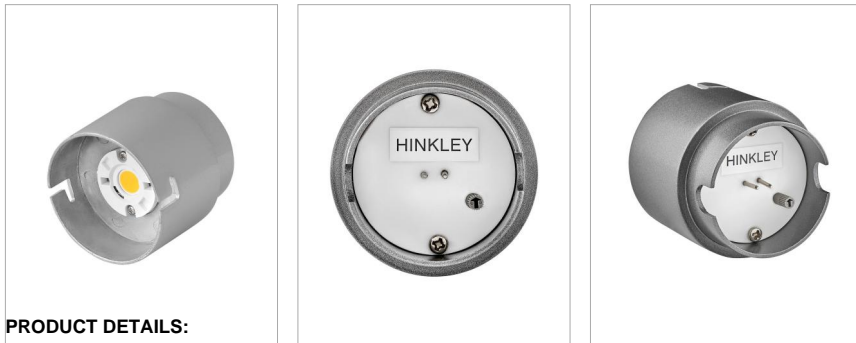

LED BULB

27G4SE-12W

ADJUSTABLE LED ENGINE 12W 2700K

DETAILS	
FINISH:	Lamps
MATERIAL:	Aluminum
DIMMABLE:	No

DIMENSIONS	
WIDTH:	2"
HEIGHT:	2"

LIGHT SOURCE	
VOLTAGE:	12v

SHIPPING	
CARTON LENGTH:	4.5
CARTON WIDTH:	2.4
CARTON HEIGHT:	2.4

PRODUCT DETAILS:

- For more information on how to control your landscape lighting via the Hinkley Home Automation App, [click here](#).
- LED Bulbs carry a 3-year limited warranty