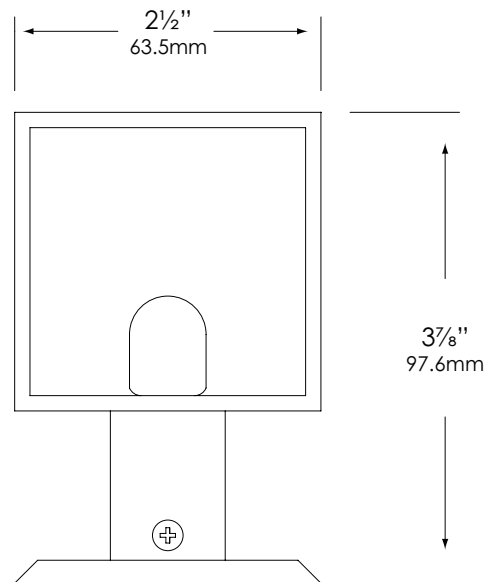

PROFESSIONAL
OUTDOOR LIGHTING

Type:

Model:

Project:

SPECIFICATION SHEET

MODEL 2222 Landscape Series • Specialty Lights

FIXTURE SPECIFICATIONS:

HOUSING:

Copper-free extruded aluminum.

FINISH:

Polyester powder-coat finish available in Black, Verde, Architectural Brick, Architectural Bronze, Light Bronze, Dark Bronze, Granite, Pewter, Terracotta, Rust, Hunter Green, Mocha, Weathered Bronze, Weathered Iron, and White.

SOCKET/LAMP HOLDER:

Top grade Noryl polymer socket with phosphor bronze contacts and PVC-jacketed wire leads.

LAMP TYPE:

T5 Wedge base – 20W maximum. LN-912 T5 (12W) Standard.

MOUNTING:

Wall mount canopy included.

FASTENERS:

All fasteners are stainless steel.

WIRING:

Prewired with a three-foot pigtail of 18-2 SPT1 UV resistant cable and underground connectors for a secure connection to supply cable.

CERTIFICATION:

UL Listed to U.S. and Canadian safety standards for low voltage landscape luminaires (UL 1838). Maximum wattages allowed by Underwriters Laboratories (UL) for U.S. and Canadian markets may vary. Maximum wattages specified are Underwriters Laboratories U.S. standard. Please contact Vista for any questions about maximum wattages allowed by UL Canadian standards.

All Vista luminaires are **MADE IN U.S.A.**

DIMENSIONS:

Vista Professional Outdoor Lighting reserves the right to modify the design and/or construction of the fixture shown without further notification.