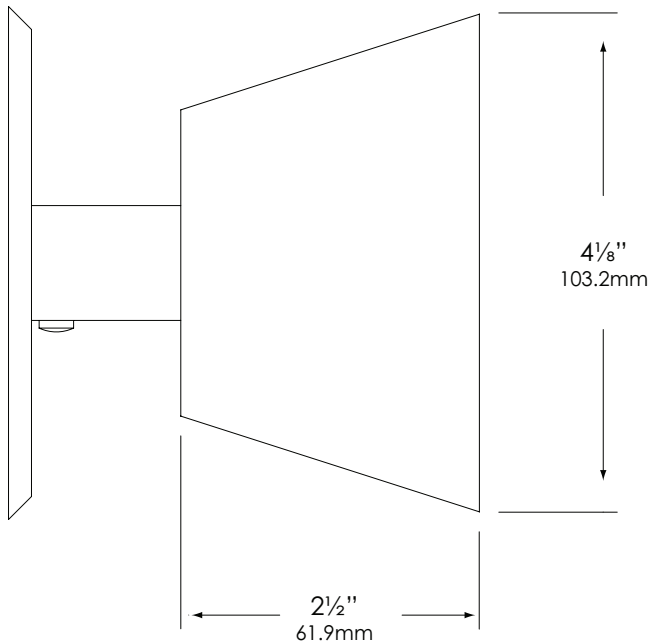

PROFESSIONAL
OUTDOOR LIGHTING

Type:

Model:

Project:

SPECIFICATION SHEET

MODEL 2222 Landscape Series • Specialty Lights

FIXTURE SPECIFICATIONS:

HOUSING:

Copper-free extruded aluminum.

FINISH:

Polyester powder-coat finish available in Black, Verde, Architectural Brick, Architectural Bronze, Light Bronze, Dark Bronze, Granite, Pewter, Terracotta, Rust, Hunter Green, Mocha, Weathered Bronze, Weathered Iron, and White.

SOCKET/LAMP HOLDER:

Top grade Noryl polymer socket with phosphor bronze contacts and PVC-jacketed wire leads.

LAMP TYPE:

T5 Wedge base – 20W maximum. LN-912 T5 (12W) Standard.

MOUNTING:

Wall mount canopy included.

FASTENERS:

All fasteners are stainless steel.

WIRING:

Prewired with a three-foot pigtail of 18-2 SPT1 UV resistant cable and underground connectors for a secure connection to supply cable.

CERTIFICATION:

UL Listed to U.S. and Canadian safety standards for low voltage landscape luminaires (UL 1838). Maximum wattages allowed by Underwriters Laboratories (UL) for U.S. and Canadian markets may vary. Maximum wattages specified are Underwriters Laboratories U.S. standard. Please contact Vista for any questions about maximum wattages allowed by UL Canadian standards.

All Vista luminaires are **MADE IN U.S.A.**

DIMENSIONS:

Vista Professional Outdoor Lighting reserves the right to modify the design and/or construction of the fixture shown without further notification.