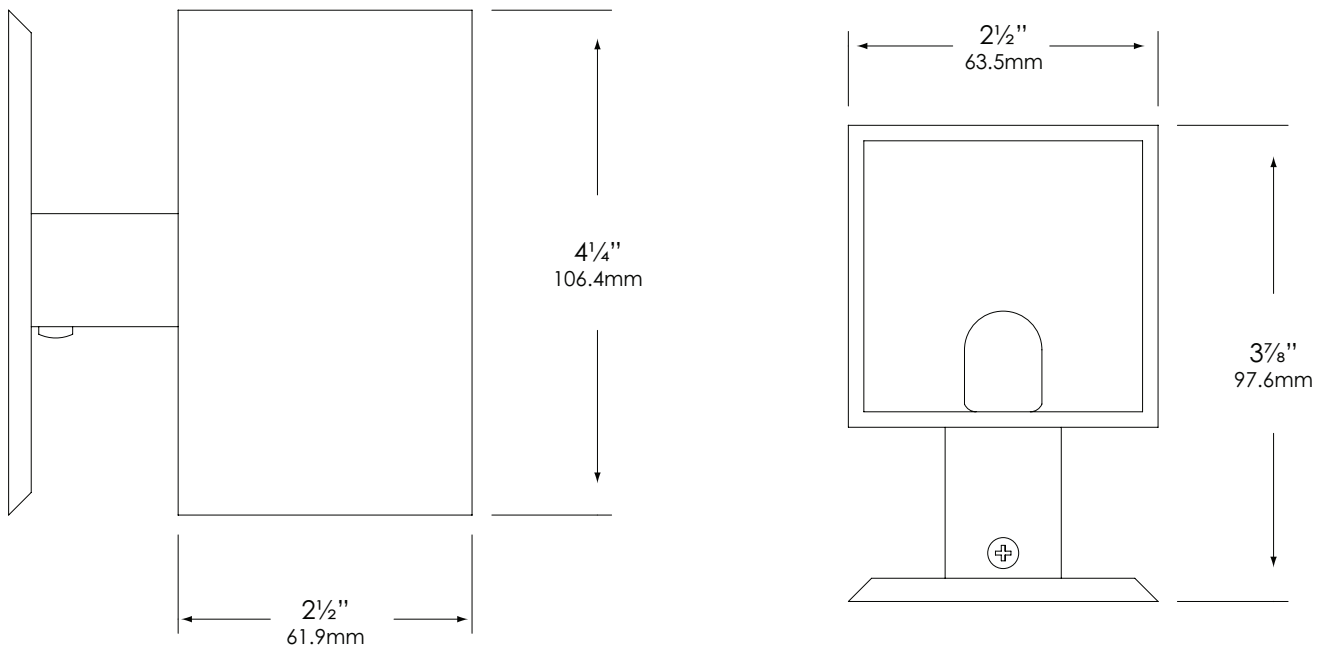

PROFESSIONAL
OUTDOOR LIGHTING

Type:

Model:

Project:

SPECIFICATION SHEET

MODEL 2221 Landscape Series • Specialty Lights

FIXTURE SPECIFICATIONS:

HOUSING:

Copper-free extruded aluminum.

FINISH:

Polyester powder-coat finish available in Black, Verde, Architectural Brick, Architectural Bronze, Light Bronze, Dark Bronze, Granite, Pewter, Terracotta, Rust, Hunter Green, Mocha, Weathered Bronze, Weathered Iron, and White.

SOCKET/LAMP HOLDER:

Top grade Noryl polymer socket with phosphor bronze contacts and PVC-jacketed wire leads.

LAMP TYPE:

T5 Wedge base – 20W maximum. LN-912 T5 (12W) Standard.

MOUNTING:

Wall mount canopy included.

FASTENERS:

All fasteners are stainless steel.

WIRING:

Prewired with a three-foot pigtail of 18-2 direct-burial cable and underground connectors for a secure connection to supply cable.

CERTIFICATION:

UL Listed to U.S. and Canadian safety standards for low voltage landscape luminaires (UL 1838). Maximum wattages allowed by Underwriters Laboratories (UL) for U.S. and Canadian markets may vary. Maximum wattages specified are Underwriters Laboratories U.S. standard. Please contact Vista for any questions about maximum wattages allowed by UL Canadian standards.

All Vista luminaires are **MADE IN U.S.A.**

DIMENSIONS:

Vista Professional Outdoor Lighting reserves the right to modify the design and/or construction of the fixture shown without further notification.