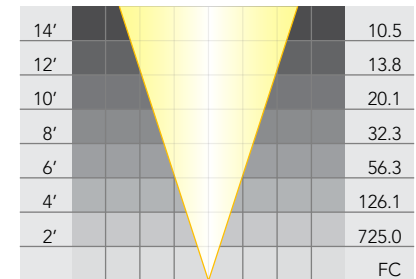

Beam Spread: 12°

MR-16: **LN-42 EYS**

Wattage: 42W

Beam Spread: 25°

MR-16: **LN-42 EYP**

Wattage: 42W

Beam Spread: 40°

MR-16: **LN-50 EXT**

Wattage: 50W

Beam Spread: 12°

MR-16: **LN-50 EXZ**

Wattage: 50W

Beam Spread: 24°

MR-16: **LN-50 EXN**

Wattage: 50W

Beam Spread: 36°

MR-16: **LN-35 FMV**

Wattage: 35W

Beam Spread: 24°

MR-16: **LN-75 EYF**

Wattage: 75W

Beam Spread: 12°

MR-16: **LN-75 EYJ**

Wattage: 75W

Beam Spread: 24°

MR-16: **LN-75 EYC**

Wattage: 75W

Beam Spread: 36°

MR-16: **LN-75 EYC/60**

Wattage: 75W

Beam Spread: 60°

MR-16 Ultra 10,000 Hour