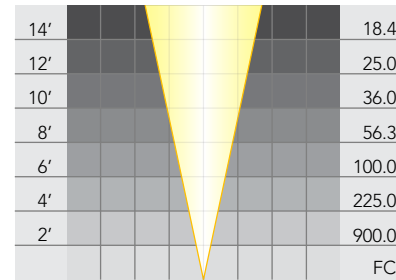

Wattage: 20W

Beam Spread: 24°

MR-16: **LN-35 FMT**

Wattage: 35W

Beam Spread: 12°

MR-16: **LN-35 FMV**

Wattage: 35W

Beam Spread: 24°

MR-16: **LN-35 FMW**

Wattage: 35W

Beam Spread: 36°

MR-16: **LN-35 FMW/60**

Wattage: 35W

Beam Spread: 60°

MR-16: **LN-42 EYR**

Wattage: 42W

Beam Spread: 12°

MR-16: **LN-42 EYS**

Wattage: 42W

Beam Spread: 25°

MR-16: **LN-42 EYP**

Wattage: 42W

Beam Spread: 40°

MR-16: **LN-50 EXT**

Wattage: 50W

Beam Spread: 12°

MR-16: **LN-50 EXZ**

Wattage: 50W

Beam Spread: 24°

MR-16: **LN-50 EXN**

Wattage: 50W

Beam Spread: 36°