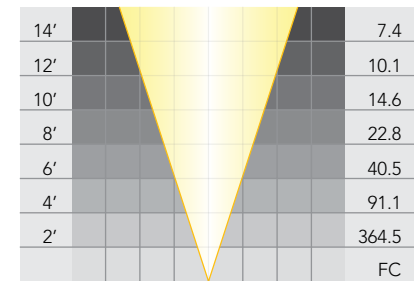

MR-16 LED: **LN16-5.5-W-36-LED**

Wattage: 5.5W

Beam Spread: 36°