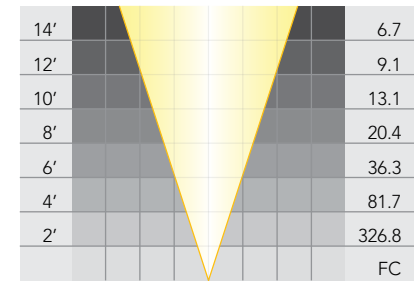

Wattage: 50W

Beam Spread: 12°

MR-16: **LN-50 EXZ**

Wattage: 50W

Beam Spread: 24°

MR-16: **LN-50 EXN**

Wattage: 50W

Beam Spread: 36°

Beam Spread: 12°

MR-16: **LNU-50 EXZ**

Wattage: 50W

Beam Spread: 24°

MR-16: **LNU-50 EXN**

Wattage: 50W

Beam Spread: 36°

MR-16 LED Lamps

MR-16 LED: **LN-16-4.5-W-15-LED**

Wattage: 4.5W

Beam Spread: 15°

MR-16 LED: **LN16-4.5-W-25-LED**

Wattage: 4.5W

Beam Spread: 25°

MR-16 LED: **LN16-4.5-W-36-LED**

Wattage: 4.5W

Beam Spread: 36°

LED MR-16: **LN16-4.5-W-60-LED**

Wattage: 4.5W

Beam Spread: 60°

MR-16 LED: **LN-16-5.5-W-15-LED**

Wattage: 5.5W

Beam Spread: 15°

MR-16 LED: **LN16-5.5-W-25-LED**