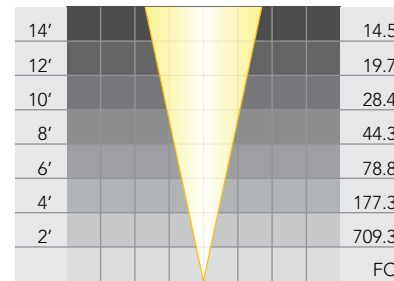

Wattage: 50W

Beam Spread: 12°

MR-16: **LN-50 EXZ**

Wattage: 50W

Beam Spread: 24°

MR-16: **LN-50 EXN**

Wattage: 50W

Beam Spread: 36°

Beam Spread: 12°

MR-16: **LNU-50 EXZ**

Wattage: 50W

Beam Spread: 24°

MR-16: **LNU-50 EXN**

Wattage: 50W

Beam Spread: 36°

MR-16 LED Lamps

MR-16 LED: **LN-16-4.5-W-15-LED**

Wattage: 4.5W

Beam Spread: 15°

MR-16 LED: **LN16-4.5-W-25-LED**

Wattage: 4.5W

Beam Spread: 25°

MR-16 LED: **LN16-4.5-W-36-LED**

Wattage: 4.5W

Beam Spread: 36°

LED MR-16: **LN16-4.5-W-60-LED**

Wattage: 4.5W

Beam Spread: 60°

MR-16 LED: **LN-16-5.5-W-15-LED**

Wattage: 5.5W

Beam Spread: 15°

MR-16 LED: **LN16-5.5-W-25-LED**