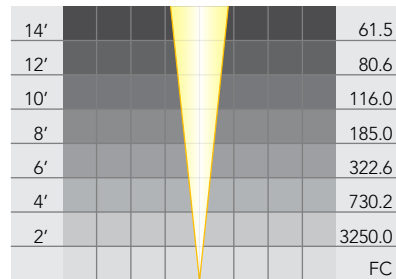

MR-16: **LN-75 EYF**

Wattage: 75W

Beam Spread: 12°