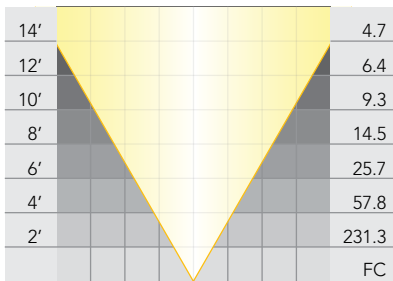

Wattage: 50W

Beam Spread: 12°

MR-16: **LN-50 EXZ**

Wattage: 50W

Beam Spread: 24°

MR-16: **LN-50 EXN**

Wattage: 50W

Beam Spread: 36°

Beam Spread: 12°

MR-16: **LNU-50 EXZ**

Wattage: 50W

Beam Spread: 24°

MR-16: **LNU-50 EXN**

Wattage: 50W

Beam Spread: 36°

MR-16 LED Lamps

MR-16 LED: **LN-16-4.5-W-15-LED**

Wattage: 4.5W

Beam Spread: 15°

MR-16 LED: **LN16-4.5-W-25-LED**

Wattage: 4.5W

Beam Spread: 25°

MR-16 LED: **LN16-4.5-W-36-LED**

Wattage: 4.5W

Beam Spread: 36°

LED MR-16: **LN16-4.5-W-60-LED**

Wattage: 4.5W

Beam Spread: 60°

MR-16 LED: **LN-16-5.5-W-15-LED**

Wattage: 5.5W

Beam Spread: 15°

MR-16 LED: **LN16-5.5-W-25-LED**