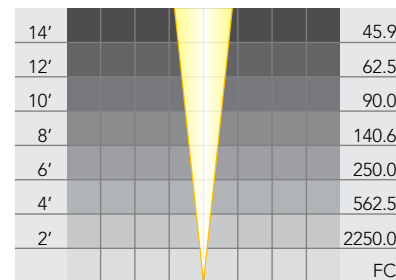

MR-16: **LN-10 ALR**

Wattage: 10W

Beam Spread: 21°

MR-16: **LN-10 AEC**

Wattage: 10W

Beam Spread: 32°

MR-16: **LN-20 ESX**

Wattage: 20W

Wattage: 20W

Beam Spread: 24°

MR-16: **LN-35 FMT**

Wattage: 35W

Beam Spread: 12°

MR-16: **LN-35 FMV**

Wattage: 35W

Beam Spread: 24°

MR-16: **LN-35 FMW**

Wattage: 35W

Beam Spread: 36°

MR-16: **LN-35 FMW/60**

Wattage: 35W

Beam Spread: 60°

MR-16: **LN-42 EYR**

Wattage: 42W

Beam Spread: 12°

MR-16: **LN-42 EYS**

Wattage: 42W

Beam Spread: 25°

MR-16: **LN-42 EYP**

Wattage: 42W

Beam Spread: 40°

MR-16: **LN-50 EXT**