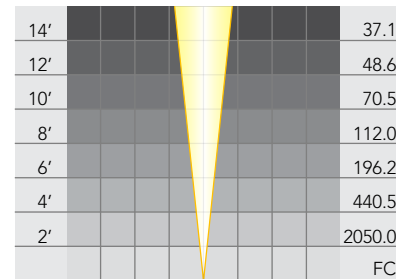

MR-16: **LN-10 ALR**

Wattage: 10W

Beam Spread: 21°

MR-16: **LN-10 AEC**

Wattage: 10W

Beam Spread: 32°

MR-16: **LN-20 ESX**

Wattage: 20W

Beam Spread: 12°

MR-16: **LN-20 BAB**

Wattage: 20W

Beam Spread: 36°

MR-16: **LN-20 BAB/60**

Wattage: 20W

Beam Spread: 60°

MR-16: **LN-20 BBF**

Wattage: 20W

Beam Spread: 24°

MR-16: **LN-35 FMT**

Wattage: 35W

Beam Spread: 12°

MR-16: **LN-35 FMV**

Wattage: 35W

Beam Spread: 24°

MR-16: **LN-35 FMW**

Wattage: 35W

Beam Spread: 36°

MR-16: **LN-35 FMW/60**

Wattage: 35W

Beam Spread: 60°

MR-16: **LN-42 EYR**

Wattage: 42W