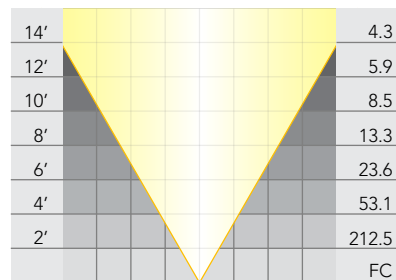

MR-16: **LN-10 ALR**

Wattage: 10W

Beam Spread: 21°

MR-16: **LN-10 AEC**

Wattage: 10W

Beam Spread: 32°

MR-16: **LN-20 ESX**

Wattage: 20W

Beam Spread: 12°

MR-16: **LN-20 BAB**

Wattage: 20W

Beam Spread: 36°

MR-16: **LN-20 BAB/60**

Wattage: 20W

Beam Spread: 60°

MR-16: **LN-20 BBF**

Wattage: 20W

Beam Spread: 24°

MR-16: **LN-35 FMT**

Wattage: 35W

Beam Spread: 12°

MR-16: **LN-35 FMV**

Wattage: 35W

Beam Spread: 24°

MR-16: **LN-35 FMW**

Wattage: 35W

Beam Spread: 36°

MR-16: **LN-35 FMW/60**

Wattage: 35W

Beam Spread: 60°

MR-16: **LN-42 EYR**

Wattage: 42W