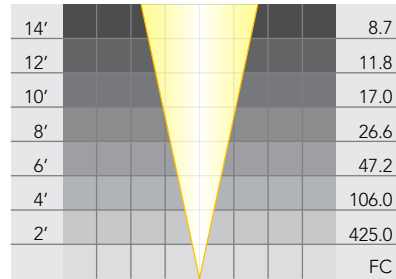

Beam Spread: 12°

MR-16: **LN-42 EYS**

Wattage: 42W

Beam Spread: 25°

MR-16: **LN-42 EYP**

Wattage: 42W

Beam Spread: 40°

MR-16: **LN-50 EXT**

Wattage: 50W

Beam Spread: 12°

MR-16: **LN-50 EXZ**

Wattage: 50W

Beam Spread: 24°

MR-16: **LN-50 EXN**

Wattage: 50W

Beam Spread: 36°

MR-16: **LN-35 FMV**

Wattage: 35W

Beam Spread: 24°

MR-16: **LN-75 EYF**

Wattage: 75W

Beam Spread: 12°

MR-16: **LN-75 EYJ**

Wattage: 75W

Beam Spread: 24°

MR-16: **LN-75 EYC**

Wattage: 75W

Beam Spread: 36°

MR-16: **LN-75 EYC/60**

Wattage: 75W

Beam Spread: 60°

MR-16 Ultra 10,000 Hour