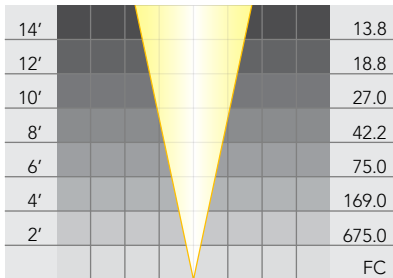

Wattage: 50W

Beam Spread: 12°

MR-16: **LN-50 EXZ**

Wattage: 50W

Beam Spread: 24°

MR-16: **LN-50 EXN**

Wattage: 50W

Beam Spread: 36°

Beam Spread: 24°

MR-16: **LN-75 EYC**

Wattage: 75W

Beam Spread: 36°

MR-16: **LN-75 EYC/60**

Wattage: 75W

Beam Spread: 60°

MR-16 Ultra 10,000 Hour

MR-16: **LNU-35 FMV**

Wattage: 35W

Beam Spread: 24°

MR-16: **LNU-35 FMW**

Wattage: 35W

Beam Spread: 36°

MR-16: **LNU-50 EXT**

Wattage: 50W

Beam Spread: 12°

MR-16: **LNU-50 EXZ**

Wattage: 50W

Beam Spread: 24°

MR-16: **LNU-50 EXN**

Wattage: 50W

Beam Spread: 36°

MR-16 LED Lamps