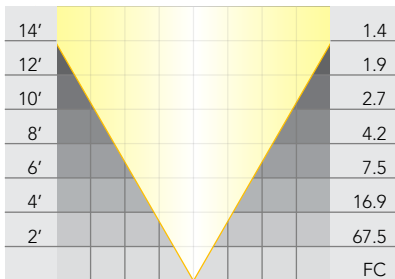

MR-16: **LN-10 ALR**

Wattage: 10W

Beam Spread: 21°

MR-16: **LN-10 AEC**

Wattage: 10W

Beam Spread: 32°

MR-16: **LN-20 ESX**

Wattage: 20W

Beam Spread: 12°

MR-16: **LN-20 BAB**

Wattage: 20W

Beam Spread: 36°

MR-16: **LN-20 BAB/60**

Wattage: 20W

Beam Spread: 60°

MR-16: **LN-20 BBF**

Wattage: 20W

Beam Spread: 24°

MR-16: **LN-35 FMT**

Wattage: 35W

Beam Spread: 12°

MR-16: **LN-35 FMV**

Wattage: 35W

Beam Spread: 24°

MR-16: **LN-35 FMW**

Wattage: 35W

Beam Spread: 36°

MR-16: **LN-35 FMW/60**

Wattage: 35W

Beam Spread: 60°

MR-16: **LN-42 EYR**

Wattage: 42W