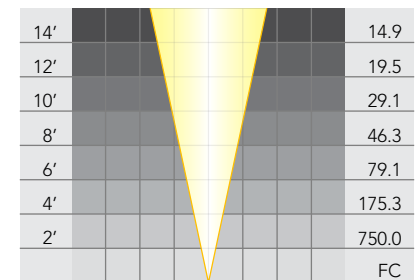

MR-16: **LN-10 ALR**

Wattage: 10W

Beam Spread: 21°

MR-16: **LN-10 AEC**

Wattage: 10W

Beam Spread: 32°

MR-16: **LN-20 ESX**

Wattage: 20W

Wattage: 20W

Beam Spread: 24°

MR-16: **LN-35 FMT**

Wattage: 35W

Beam Spread: 12°

MR-16: **LN-35 FMV**

Wattage: 35W

Beam Spread: 24°

MR-16: **LN-35 FMW**

Wattage: 35W

Beam Spread: 36°

MR-16: **LN-35 FMW/60**

Wattage: 35W

Beam Spread: 60°

MR-16: **LN-42 EYR**

Wattage: 42W

Beam Spread: 12°

MR-16: **LN-42 EYS**

Wattage: 42W

Beam Spread: 25°

MR-16: **LN-42 EYP**

Wattage: 42W

Beam Spread: 40°

MR-16: **LN-50 EXT**