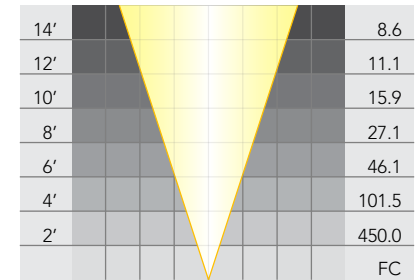

MR-16: **LN-35 FMW**

Wattage: 35W

Beam Spread: 36°

MR-16: **LN-35 FMW/60**

Wattage: 35W

Beam Spread: 60°

MR-16: **LN-42 EYR**

Wattage: 42W

Beam Spread: 12°

MR-16: **LN-42 EYS**

Wattage: 42W

Beam Spread: 25°

MR-16: **LN-42 EYP**

Wattage: 42W

Beam Spread: 40°

MR-16: **LN-50 EXT**

Wattage: 50W

Beam Spread: 12°

MR-16: **LN-50 EXZ**

Wattage: 50W

Beam Spread: 24°

MR-16: **LN-50 EXN**

Wattage: 50W

Beam Spread: 36°

MR-16: **LN-35 FMV**

Wattage: 35W

Beam Spread: 24°

MR-16: **LN-75 EYF**

Wattage: 75W

Beam Spread: 12°

MR-16: **LN-75 EYJ**

Wattage: 75W