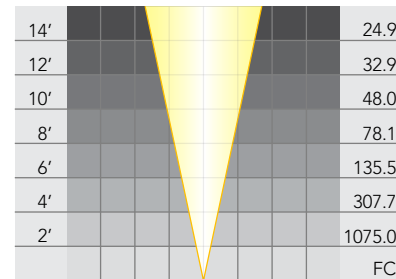

Beam Spread: 12°

MR-16: **LN-42 EYS**

Wattage: 42W

Beam Spread: 25°

MR-16: **LN-42 EYP**

Wattage: 42W

Beam Spread: 40°

MR-16: **LN-50 EXT**

Wattage: 50W

Beam Spread: 12°

MR-16: **LN-50 EXZ**

Wattage: 50W

Beam Spread: 24°

MR-16: **LN-50 EXN**

Wattage: 50W

Beam Spread: 36°

MR-16: **LN-35 FMV**

Wattage: 35W

Beam Spread: 24°

MR-16: **LN-75 EYF**

Wattage: 75W

Beam Spread: 12°

MR-16: **LN-75 EYJ**

Wattage: 75W

Beam Spread: 24°

MR-16: **LN-75 EYC**

Wattage: 75W

Beam Spread: 36°

MR-16: **LN-75 EYC/60**

Wattage: 75W

Beam Spread: 60°

MR-16 Ultra 10,000 Hour