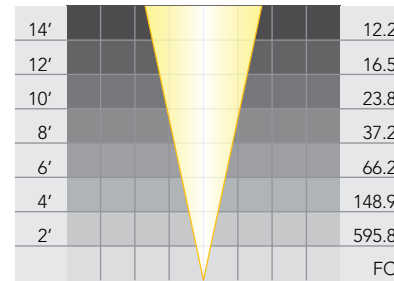

MR-16 LED: **LN16-4.5-W-25-LED**

Wattage: 4.5W

Beam Spread: 25°