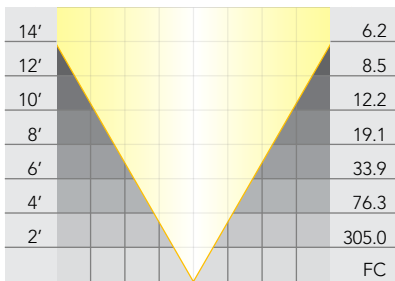

Beam Spread: 12°

MR-16: **LN-42 EYS**

Wattage: 42W

Beam Spread: 25°

MR-16: **LN-42 EYP**

Wattage: 42W

Beam Spread: 40°

MR-16: **LN-50 EXT**

Wattage: 50W

Beam Spread: 12°

MR-16: **LN-50 EXZ**

Wattage: 50W

Beam Spread: 24°

MR-16: **LN-50 EXN**

Wattage: 50W

Beam Spread: 36°

MR-16: **LN-35 FMV**

Wattage: 35W

Beam Spread: 24°

MR-16: **LN-75 EYF**

Wattage: 75W

Beam Spread: 12°

MR-16: **LN-75 EYJ**

Wattage: 75W

Beam Spread: 24°

MR-16: **LN-75 EYC**

Wattage: 75W

Beam Spread: 36°

MR-16: **LN-75 EYC/60**

Wattage: 75W

Beam Spread: 60°

MR-16 Ultra 10,000 Hour