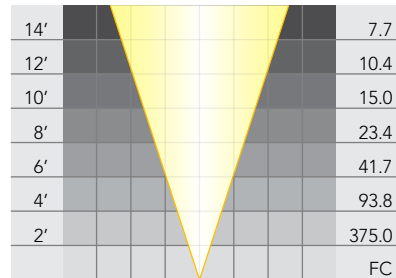

Wattage: 50W

Beam Spread: 12°

MR-16: **LN-50 EXZ**

Wattage: 50W

Beam Spread: 24°

MR-16: **LN-50 EXN**

Wattage: 50W

Beam Spread: 36°

Beam Spread: 24°

MR-16: **LN-75 EYC**

Wattage: 75W

Beam Spread: 36°

MR-16: **LN-75 EYC/60**

Wattage: 75W

Beam Spread: 60°

MR-16 Ultra 10,000 Hour

MR-16: **LNU-35 FMV**

Wattage: 35W

Beam Spread: 24°

MR-16: **LNU-35 FMW**

Wattage: 35W

Beam Spread: 36°

MR-16: **LNU-50 EXT**

Wattage: 50W

Beam Spread: 12°

MR-16: **LNU-50 EXZ**

Wattage: 50W

Beam Spread: 24°

MR-16: **LNU-50 EXN**

Wattage: 50W

Beam Spread: 36°

MR-16 LED Lamps