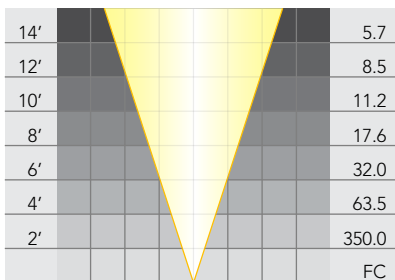

MR-16: **LN-10 ALR**

Wattage: 10W

Beam Spread: 21°

MR-16: **LN-10 AEC**

Wattage: 10W

Beam Spread: 32°

MR-16: **LN-20 ESX**

Wattage: 20W

Beam Spread: 12°

MR-16: **LN-20 BAB**

Wattage: 20W

Beam Spread: 36°

MR-16: **LN-20 BAB/60**

Wattage: 20W

Beam Spread: 60°

MR-16: **LN-20 BBF**

Wattage: 20W

Beam Spread: 24°

MR-16: **LN-35 FMT**

Wattage: 35W

Beam Spread: 12°

MR-16: **LN-35 FMV**

Wattage: 35W

Beam Spread: 24°

MR-16: **LN-35 FMW**

Wattage: 35W

Beam Spread: 36°

MR-16: **LN-35 FMW/60**

Wattage: 35W

Beam Spread: 60°

MR-16: **LN-42 EYR**

Wattage: 42W