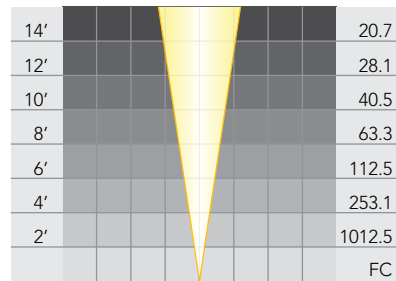

Wattage: 50W

Beam Spread: 12°

MR-16: **LN-50 EXZ**

Wattage: 50W

Beam Spread: 24°

MR-16: **LN-50 EXN**

Wattage: 50W

Beam Spread: 36°

Beam Spread: 12°

MR-16: **LNU-50 EXZ**

Wattage: 50W

Beam Spread: 24°

MR-16: **LNU-50 EXN**

Wattage: 50W

Beam Spread: 36°

MR-16 LED Lamps

MR-16 LED: **LN-16-4.5-W-15-LED**

Wattage: 4.5W

Beam Spread: 15°

MR-16 LED: **LN16-4.5-W-25-LED**

Wattage: 4.5W

Beam Spread: 25°

MR-16 LED: **LN16-4.5-W-36-LED**

Wattage: 4.5W

Beam Spread: 36°

LED MR-16: **LN16-4.5-W-60-LED**

Wattage: 4.5W

Beam Spread: 60°

MR-16 LED: **LN-16-5.5-W-15-LED**

Wattage: 5.5W

Beam Spread: 15°

MR-16 LED: **LN16-5.5-W-25-LED**