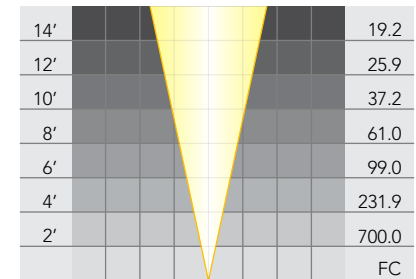

MR-16: **LN-10 ALR**

Wattage: 10W

Beam Spread: 21°

MR-16: **LN-10 AEC**

Wattage: 10W

Beam Spread: 32°

MR-16: **LN-20 ESX**

Wattage: 20W

Beam Spread: 12°

MR-16: **LN-20 BAB**

Wattage: 20W

Beam Spread: 36°

MR-16: **LN-20 BAB/60**

Wattage: 20W

Beam Spread: 60°

MR-16: **LN-20 BBF**

Wattage: 20W

Beam Spread: 24°

MR-16: **LN-35 FMT**

Wattage: 35W

Beam Spread: 12°

MR-16: **LN-35 FMV**

Wattage: 35W

Beam Spread: 24°

MR-16: **LN-35 FMW**

Wattage: 35W

Beam Spread: 36°

MR-16: **LN-35 FMW/60**

Wattage: 35W

Beam Spread: 60°

MR-16: **LN-42 EYR**

Wattage: 42W