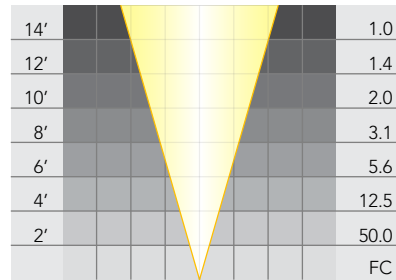

MR-16: **LN-10 ALR**

Wattage: 10W

Beam Spread: 21°

MR-16: **LN-10 AEC**

Wattage: 10W

Beam Spread: 32°

MR-16: **LN-20 ESX**

Wattage: 20W

Beam Spread: 12°

MR-16: **LN-20 BAB**

Wattage: 20W

Beam Spread: 36°

MR-16: **LN-20 BAB/60**

Wattage: 20W

Beam Spread: 60°

MR-16: **LN-20 BBF**

Wattage: 20W

Beam Spread: 24°

MR-16: **LN-35 FMT**

Wattage: 35W

Beam Spread: 12°

MR-16: **LN-35 FMV**

Wattage: 35W

Beam Spread: 24°

MR-16: **LN-35 FMW**

Wattage: 35W

Beam Spread: 36°

MR-16: **LN-35 FMW/60**

Wattage: 35W

Beam Spread: 60°

MR-16: **LN-42 EYR**

Wattage: 42W