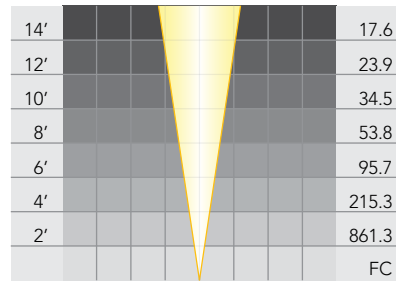

Wattage: 50W

Beam Spread: 12°

MR-16: **LN-50 EXZ**

Wattage: 50W

Beam Spread: 24°

MR-16: **LN-50 EXN**

Wattage: 50W

Beam Spread: 36°

Beam Spread: 24°

MR-16: **LN-75 EYC**

Wattage: 75W

Beam Spread: 36°

MR-16: **LN-75 EYC/60**

Wattage: 75W

Beam Spread: 60°

MR-16 Ultra 10,000 Hour

MR-16: **LNU-35 FMV**

Wattage: 35W

Beam Spread: 24°

MR-16: **LNU-35 FMW**

Wattage: 35W

Beam Spread: 36°

MR-16: **LNU-50 EXT**

Wattage: 50W

Beam Spread: 12°

MR-16: **LNU-50 EXZ**

Wattage: 50W

Beam Spread: 24°

MR-16: **LNU-50 EXN**

Wattage: 50W

Beam Spread: 36°

MR-16 LED Lamps