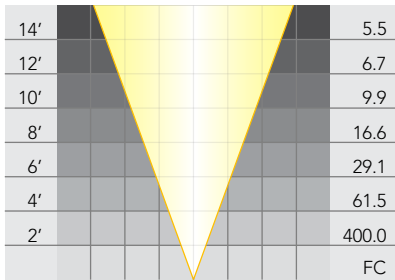

MR-16: **LN-10 ALR**

Wattage: 10W

Beam Spread: 21°

MR-16: **LN-10 AEC**

Wattage: 10W

Beam Spread: 32°

MR-16: **LN-20 ESX**

Wattage: 20W

Wattage: 20W

Beam Spread: 24°

MR-16: **LN-35 FMT**

Wattage: 35W

Beam Spread: 12°

MR-16: **LN-35 FMV**

Wattage: 35W

Beam Spread: 24°

MR-16: **LN-35 FMW**

Wattage: 35W

Beam Spread: 36°

MR-16: **LN-35 FMW/60**

Wattage: 35W

Beam Spread: 60°

MR-16: **LN-42 EYR**

Wattage: 42W

Beam Spread: 12°

MR-16: **LN-42 EYS**

Wattage: 42W

Beam Spread: 25°

MR-16: **LN-42 EYP**

Wattage: 42W

Beam Spread: 40°

MR-16: **LN-50 EXT**