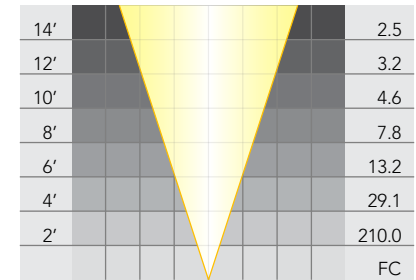

MR-16: **LN-10 ALR**

Wattage: 10W

Beam Spread: 21°

MR-16: **LN-10 AEC**

Wattage: 10W

Beam Spread: 32°

MR-16: **LN-20 ESX**

Wattage: 20W

Beam Spread: 12°

MR-16: **LN-20 BAB**

Wattage: 20W

Beam Spread: 36°

MR-16: **LN-20 BAB/60**

Wattage: 20W

Beam Spread: 60°

MR-16: **LN-20 BBF**

Wattage: 20W

Beam Spread: 24°

MR-16: **LN-35 FMT**

Wattage: 35W

Beam Spread: 12°

MR-16: **LN-35 FMV**

Wattage: 35W

Beam Spread: 24°

MR-16: **LN-35 FMW**

Wattage: 35W

Beam Spread: 36°

MR-16: **LN-35 FMW/60**

Wattage: 35W

Beam Spread: 60°

MR-16: **LN-42 EYR**

Wattage: 42W