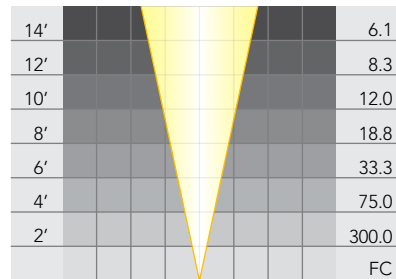

MR-16: **LN-10 ALR**

Wattage: 10W

Beam Spread: 21°

MR-16: **LN-10 AEC**

Wattage: 10W

Beam Spread: 32°

MR-16: **LN-20 ESX**

Wattage: 20W

Beam Spread: 12°

MR-16: **LN-20 BAB**

Wattage: 20W

Beam Spread: 36°

MR-16: **LN-20 BAB/60**

Wattage: 20W

Beam Spread: 60°

MR-16: **LN-20 BBF**

Wattage: 20W

Beam Spread: 24°

MR-16: **LN-35 FMT**

Wattage: 35W

Beam Spread: 12°

MR-16: **LN-35 FMV**

Wattage: 35W

Beam Spread: 24°

MR-16: **LN-35 FMW**

Wattage: 35W

Beam Spread: 36°

MR-16: **LN-35 FMW/60**

Wattage: 35W

Beam Spread: 60°

MR-16: **LN-42 EYR**

Wattage: 42W