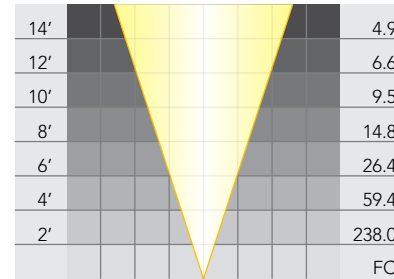

MR-16: **LNU-35 FMW**

Wattage: 35W

Beam Spread: 36°