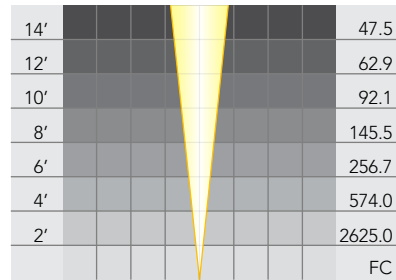

Wattage: 20W

Beam Spread: 24°

MR-16: **LN-35 FMT**

Wattage: 35W

Beam Spread: 12°

MR-16: **LN-35 FMV**

Wattage: 35W

Beam Spread: 24°

MR-16: **LN-35 FMW**

Wattage: 35W

Beam Spread: 36°

MR-16: **LN-35 FMW/60**

Wattage: 35W

Beam Spread: 60°

MR-16: **LN-42 EYR**

Wattage: 42W

Beam Spread: 12°

MR-16: **LN-42 EYS**

Wattage: 42W

Beam Spread: 25°

MR-16: **LN-42 EYP**

Wattage: 42W

Beam Spread: 40°

MR-16: **LN-50 EXT**

Wattage: 50W

Beam Spread: 12°

MR-16: **LN-50 EXZ**

Wattage: 50W

Beam Spread: 24°

MR-16: **LN-50 EXN**

Wattage: 50W

Beam Spread: 36°