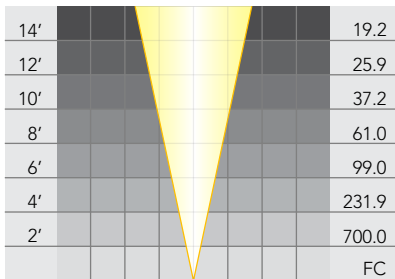

MR-16: **LN-10 ALR**

Wattage: 10W

Beam Spread: 21°

MR-16: **LN-10 AEC**

Wattage: 10W

Beam Spread: 32°

MR-16: **LN-20 ESX**

Wattage: 20W

MR-16: **LN-35 FMW**

Wattage: 35W

Beam Spread: 36°

MR-16: **LN-35 FMW/60**

Wattage: 35W

Beam Spread: 60°

MR-16: **LN-42 EYR**

Wattage: 42W

Beam Spread: 12°

MR-16: **LN-42 EYS**

Wattage: 42W

Beam Spread: 25°

MR-16: **LN-42 EYP**

Wattage: 42W

Beam Spread: 40°

MR-16: **LN-50 EXT**

Wattage: 50W

Beam Spread: 12°

MR-16: **LN-50 EXZ**

Wattage: 50W

Beam Spread: 24°

MR-16: **LN-50 EXN**

Wattage: 50W

Beam Spread: 36°