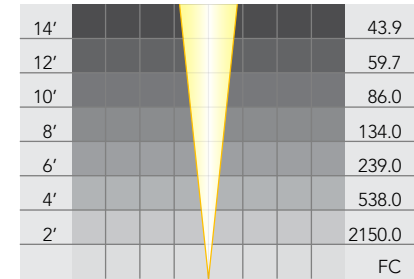

Wattage: 50W

Beam Spread: 12°

MR-16: **LN-50 EXZ**

Wattage: 50W

Beam Spread: 24°

MR-16: **LN-50 EXN**

Wattage: 50W

Beam Spread: 36°

Beam Spread: 24°

MR-16: **LN-75 EYC**

Wattage: 75W

Beam Spread: 36°

MR-16: **LN-75 EYC/60**

Wattage: 75W

Beam Spread: 60°

MR-16 Ultra 10,000 Hour

MR-16: **LNU-35 FMV**

Wattage: 35W

Beam Spread: 24°

MR-16: **LNU-35 FMW**

Wattage: 35W

Beam Spread: 36°

MR-16: **LNU-50 EXT**

Wattage: 50W

Beam Spread: 12°

MR-16: **LNU-50 EXZ**

Wattage: 50W

Beam Spread: 24°

MR-16: **LNU-50 EXN**

Wattage: 50W

Beam Spread: 36°

MR-16 LED Lamps