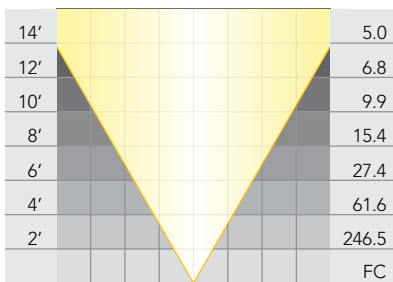

Wattage: 50W

Beam Spread: 12°

MR-16: **LN-50 EXZ**

Wattage: 50W

Beam Spread: 24°

MR-16: **LN-50 EXN**

Wattage: 50W

Beam Spread: 36°

Beam Spread: 12°

MR-16: **LNU-50 EXZ**

Wattage: 50W

Beam Spread: 24°

MR-16: **LNU-50 EXN**

Wattage: 50W

Beam Spread: 36°

MR-16 LED Lamps

Beam Spread: 36°

LED MR-16: **LN16-4.5-W-60-LED**

Wattage: 4.5W

Beam Spread: 60°

MR-16 LED: **LN-16-5.5-W-15-LED**

Wattage: 5.5W

Beam Spread: 15°

MR-16 LED: **LN16-5.5-W-25-LED**

Wattage: 5.5W

Beam Spread: 25°

MR-16 LED: **LN16-5.5-W-36-LED**

Wattage: 5.5W

Beam Spread: 36°

MR-16 LED: **LN16-5.5-W-60-LED**

Wattage: 5.5W

Beam Spread: 60°