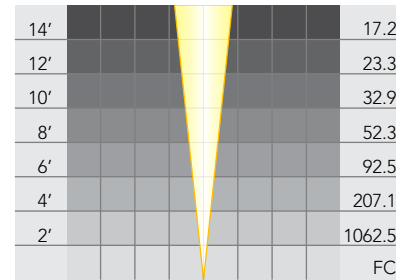

MR-16: **LN-10 ALR**

Wattage: 10W

Beam Spread: 21°

MR-16: **LN-10 AEC**

Wattage: 10W

Beam Spread: 32°

MR-16: **LN-20 ESX**

Wattage: 20W

Beam Spread: 12°

MR-16: **LN-20 BAB**

Wattage: 20W

Beam Spread: 36°

MR-16: **LN-20 BAB/60**

Wattage: 20W

Beam Spread: 60°

MR-16: **LN-20 BBF**

Wattage: 20W

Beam Spread: 24°

MR-16: **LN-35 FMT**

Wattage: 35W

Beam Spread: 12°

MR-16: **LN-35 FMV**

Wattage: 35W

Beam Spread: 24°

MR-16: **LN-35 FMW**

Wattage: 35W

Beam Spread: 36°

MR-16: **LN-35 FMW/60**

Wattage: 35W

Beam Spread: 60°

MR-16: **LN-42 EYR**

Wattage: 42W