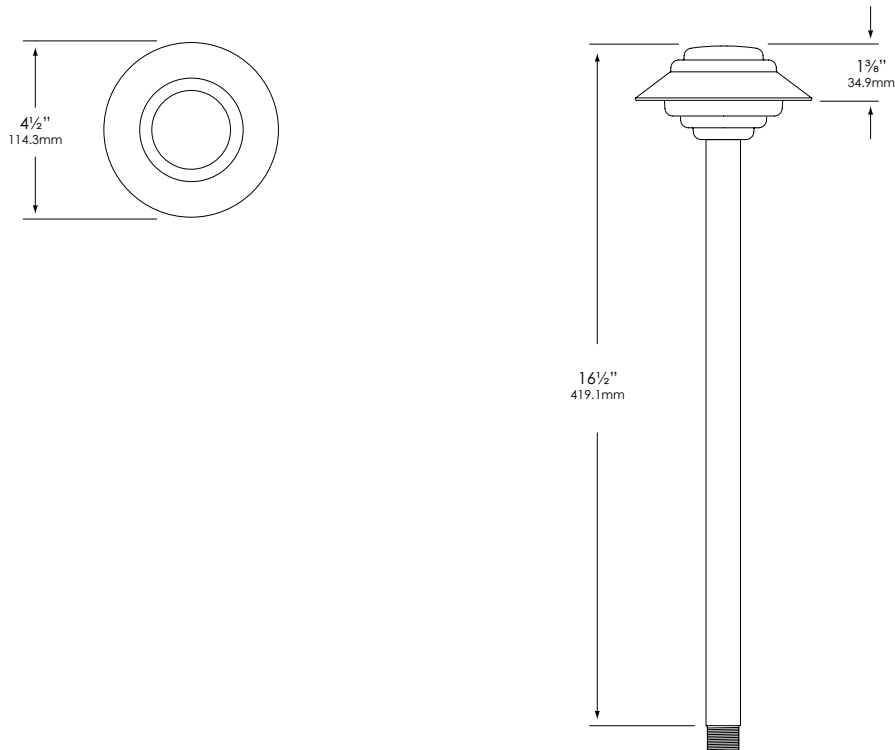

MODEL 2161 Landscape Series • Brass & Copper • Path & Spread Lights

FIXTURE SPECIFICATIONS:

HOUSING:

Stainless steel shade with a precision CNC-machined, Twist-to-Lock solid brass lamp base for easy tool-free lamp access.

STEM:

1/2" heavy-gauge, extruded, brass pipe with 1/2" NPT.

FINISH:

Stainless steel and natural brass finish.

SOCKET/LAMP HOLDER:

Top grade ceramic socket with nickel contacts, stainless steel springs, and Teflon-jacketed wire leads.

LENS:

Panoramic Plus - Wave shaped, textured, Tuffak® lens for superior light distribution.

LAMP TYPE:

T3 – 20W maximum. LN-10 T3 Halogen (10W) Standard.

MOUNTING:

Bottom of stem threaded with 1/2" NPT. Fixture may be mounted into threaded hubs in junction boxes, ground stakes, or floor-mounting canopies.

FASTENERS:

All fasteners are stainless steel.

WIRING:

Prewired with a three-foot pigtail of 18-2 direct-burial cable and underground connectors for a secure connection to supply cable.

CERTIFICATION:

UL Listed to U.S. and Canadian safety standards for low voltage landscape luminaires (UL 1838). Maximum wattages allowed by Underwriters Laboratories (UL) for U.S. and Canadian markets may vary. Maximum wattages specified are Underwriters Laboratories U.S. standard. Please contact Vista for any questions about maximum wattages allowed by UL Canadian standards.

All Vista luminaires are **MADE IN U.S.A.**

DIMENSIONS:

Vista Professional Outdoor Lighting reserves the right to modify the design and/or construction of the fixture shown without further notification.