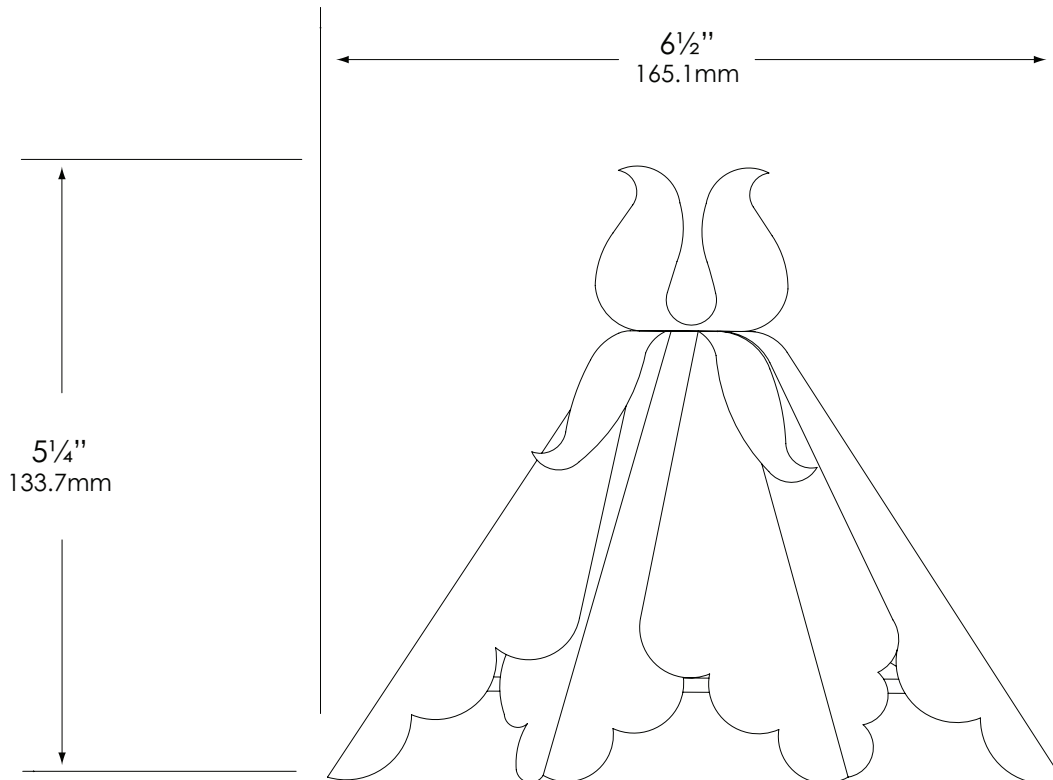

LENS:

Clear, high-impact, polycarbonate lens.

LAMP TYPE:

T3 – 20W maximum. LN-10 T3 Halogen (10W) Standard.

MOUNTING:

Solid brass loop with a six-foot stainless steel cable-hanger included.

FASTENERS:

All fasteners are stainless steel.

WIRING:

Prewired with a three-foot pigtail of 18-2 SPT1 UV-resistant cable and weather-resistant connectors for a secure connection to supply cable.

CERTIFICATION:

UL Listed to U.S. and Canadian safety standards for low voltage landscape luminaires (UL 1838). Maximum wattages allowed by Underwriters Laboratories (UL) for U.S. and Canadian markets may vary. Maximum wattages specified are Underwriters Laboratories U.S. standard. Please contact Vista for any questions about maximum wattages allowed by UL Canadian standards.

All Vista luminaires are **MADE IN U.S.A.**

This fixture is also available as a LED luminaire. Please refer to LED Specification Sheet - 2153-LED.

DIMENSIONS:

Vista Professional Outdoor Lighting reserves the right to modify the design and/or construction of the fixture shown without further notification.