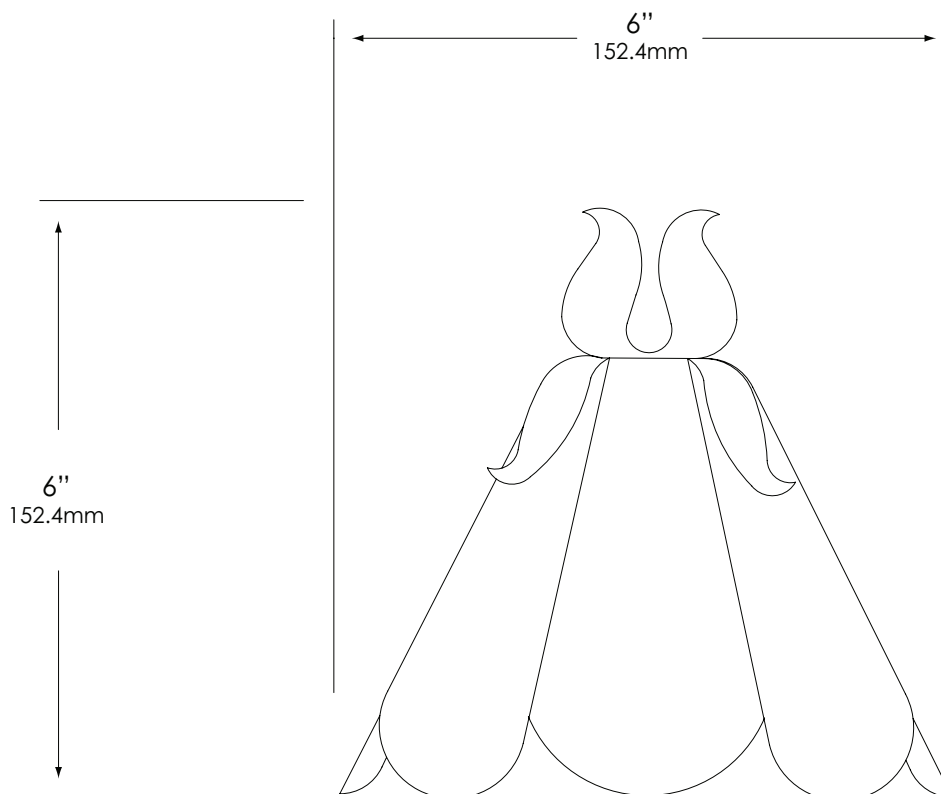

LENS:

Clear, high-impact, polycarbonate lens.

LAMP TYPE:

T3 – 20W max. LN-10 T3 Halogen (10W) Standard.

MOUNTING:

Solid brass loop with a six-foot stainless steel cable-hanger included.

FASTENERS:

All fasteners are stainless steel.

WIRING:

Prewired with a three-foot pigtail of 18-2 SPT1 UV resistant cable and underground connectors for a secure connection to supply cable.

CERTIFICATION:

UL Listed to U.S. and Canadian safety standards for low voltage landscape luminaires (UL 1838). Maximum wattages allowed by Underwriters Laboratories (UL) for U.S. and Canadian markets may vary. Maximum wattages specified are Underwriters Laboratories U.S. standard. Please contact Vista for any questions about maximum wattages allowed by UL Canadian standards.

All Vista luminaires are **MADE IN U.S.A.**

This fixture is also available as a LED luminaire. Please refer to LED Specification Sheet - 2152-LED.

DIMENSIONS:

Vista Professional Outdoor Lighting reserves the right to modify the design and/or construction of the fixture shown without further notification.