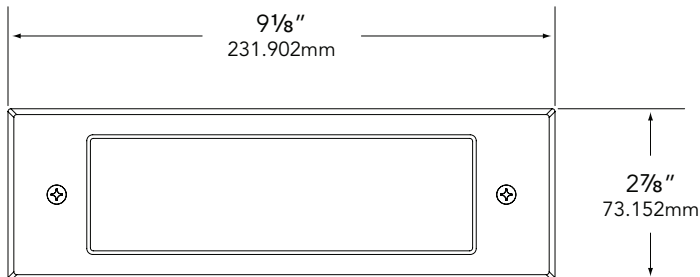

**PROFESSIONAL
OUTDOOR LIGHTING**

Type:

Model:

Project:

SPECIFICATION SHEET

MODEL 2145-LED Landscape Series • Brass & Copper • Step & Brick Lights

FIXTURE SPECIFICATIONS:

HOUSING:

Copper free, stamped & formed aluminum recessed box with 1/2" knockouts on the back & side.

COVER PLATE:

Stamped solid copper, brass, or stainless steel faceplate; fitted to the recessed box with UV-resistant weather stripping – providing a superior weather-tight seal.

FINISH:

Natural Copper, Brass, Olde Brass, or Stainless Steel.

LENS:

Translucent, molded, high-impact, polycarbonate lens.

LAMP TYPE:

High Output LED with Vista exclusive smart-driver, powered to operate for 50,000 hours.

ELECTRICAL:

Input voltage range 6 - 15V AC or 12V DC, regulated to achieve uniform illumination throughout the cable run of fixtures. Integral surge & reverse polarity protection.

MOUNTING:

Recessed mounting box included.

FASTENERS:

All fasteners are stainless steel.

WIRING:

Provided with a three-foot pigtail of 18-2 SPT1 UV resistant cable & underground connectors for a secure connection to the supply cable.

All Vista luminaires are **MADE IN THE U.S.A.**

DIMENSIONS:

Vista Professional Outdoor Lighting reserves the right to modify the design and/or construction of the fixture shown without further notification.