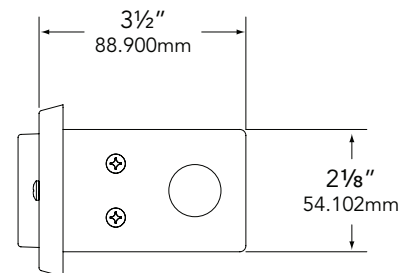

**PROFESSIONAL
OUTDOOR LIGHTING**

Type:

Model:

Project:

SPECIFICATION SHEET

MODEL 2145-LED Landscape Series • Brass & Copper • Step & Brick Lights

FIXTURE SPECIFICATIONS:

HOUSING:

Copper free, stamped & formed aluminum recessed box with 1/2" knockouts on the back & side.

COVER PLATE:

Stamped solid copper, brass, or stainless steel faceplate; fitted to the recessed box with UV-resistant weather stripping – providing a superior weather-tight seal.

FINISH:

Natural Copper, Brass, Olde Brass, or Stainless Steel.

LENS:

Translucent, molded, high-impact, polycarbonate lens.

LAMP TYPE:

High Output LED with Vista exclusive smart-driver, powered to operate for 50,000 hours.

ELECTRICAL:

Input voltage range 6 - 15V AC or 12V DC, regulated to achieve uniform illumination throughout the cable run of fixtures. Integral surge & reverse polarity protection.

MOUNTING:

Recessed mounting box included.

FASTENERS:

All fasteners are stainless steel.

WIRING:

Provided with a three-foot pigtail of 18-2 SPT1 UV resistant cable & underground connectors for a secure connection to the supply cable.

All Vista luminaires are **MADE IN THE U.S.A.**

DIMENSIONS:

Vista Professional Outdoor Lighting reserves the right to modify the design and/or construction of the fixture shown without further notification.