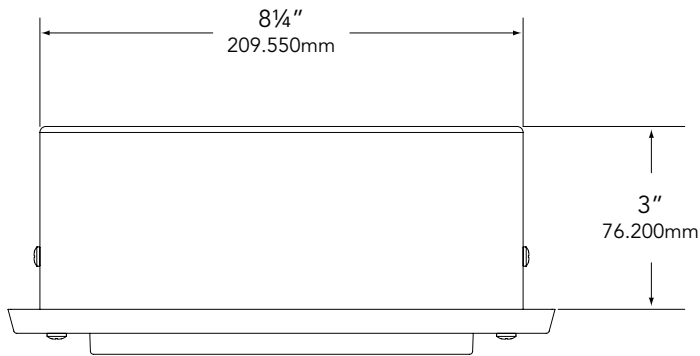

**PROFESSIONAL
OUTDOOR LIGHTING**

Type:

Model:

Project:

SPECIFICATION SHEET

MODEL 2145-LED Landscape Series • Brass & Copper • Step & Brick Lights

FIXTURE SPECIFICATIONS:

HOUSING:

Copper free, stamped & formed aluminum recessed box with 1/2" knockouts on the back & side.

COVER PLATE:

Stamped solid copper, brass, or stainless steel faceplate; fitted to the recessed box with UV-resistant weather stripping – providing a superior weather-tight seal.

FINISH:

Natural Copper, Brass, Olde Brass, or Stainless Steel.

LENS:

Translucent, molded, high-impact, polycarbonate lens.

LAMP TYPE:

High Output LED with Vista exclusive smart-driver, powered to operate for 50,000 hours.

ELECTRICAL:

Input voltage range 6 - 15V AC or 12V DC, regulated to achieve uniform illumination throughout the cable run of fixtures. Integral surge & reverse polarity protection.

MOUNTING:

Recessed mounting box included.

FASTENERS:

All fasteners are stainless steel.

WIRING:

Provided with a three-foot pigtail of 18-2 SPT1 UV resistant cable & underground connectors for a secure connection to the supply cable.

All Vista luminaires are **MADE IN THE U.S.A.**

DIMENSIONS:

Vista Professional Outdoor Lighting reserves the right to modify the design and/or construction of the fixture shown without further notification.