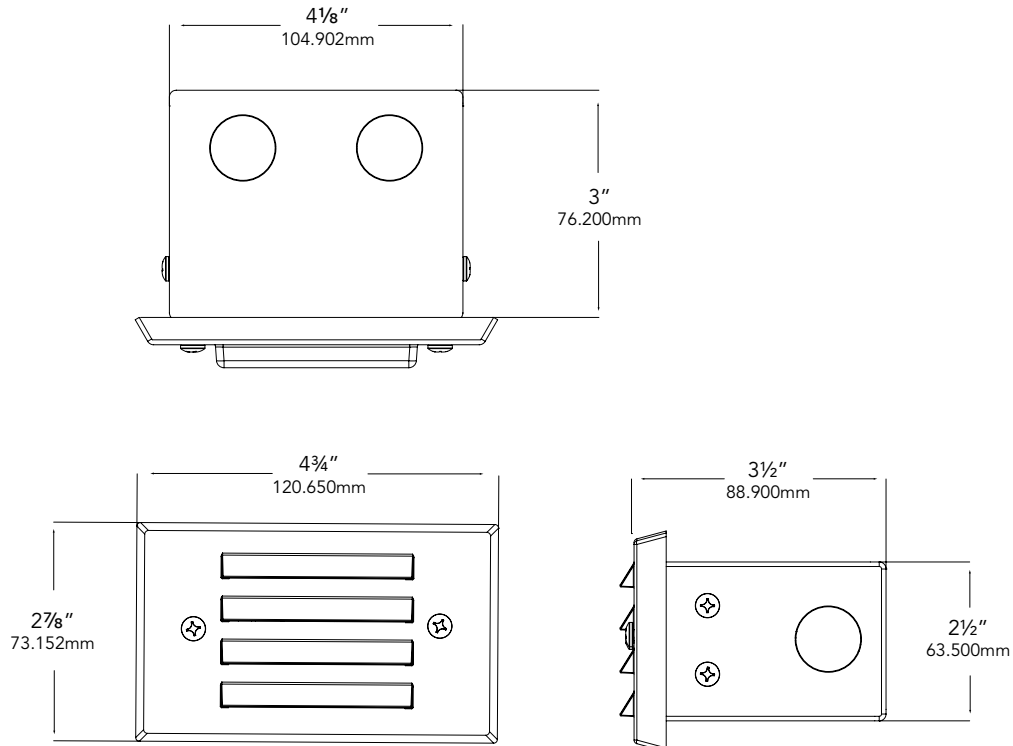

FIXTURE SPECIFICATIONS:

HOUSING:

Copper free, stamped & formed aluminum recessed box with 1/2" knockouts on the back & side.

COVER PLATE:

Stamped solid copper, brass, or stainless steel faceplate; fitted to the recessed box with UV-resistant weather stripping – providing a superior weather-tight seal.

FINISH:

Natural Copper, Brass, Olde Brass, or Stainless Steel.

SOCKET/LAMP HOLDER:

Top grade ceramic socket with nickel contacts, stainless steel springs, & Teflon-jacketed wire leads.

LENS:

Clear, high-impact, polycarbonate lens.

LAMP TYPE:

- T3 – 20W maximum. LN-10 T3 Halogen (10W) Standard.
- LED T3 - 2.5W. LNT3-2.5-W-D-LED

MOUNTING:

Recessed mounting box included.

FASTENERS:

All fasteners are stainless steel.

WIRING:

Provided with a three-foot pigtail of 18-2 SPT1 UV resistant cable & underground connectors for a secure connection to the supply cable.

CERTIFICATION:

UL Listed to U.S. & Canadian safety standards for low voltage landscape luminaires (UL 1838). The maximum wattages allowed by Underwriters Laboratories (UL) for the U.S. & Canadian markets may vary. Maximum wattages specified are Underwriters Laboratories U.S. standard. Please contact Vista for any questions about the maximum wattages allowed by UL Canadian standards.

All Vista luminaires are **MADE IN THE U.S.A.**

DIMENSIONS:

Vista Professional Outdoor Lighting reserves the right to modify the design and/or construction of the fixture shown without further notification.