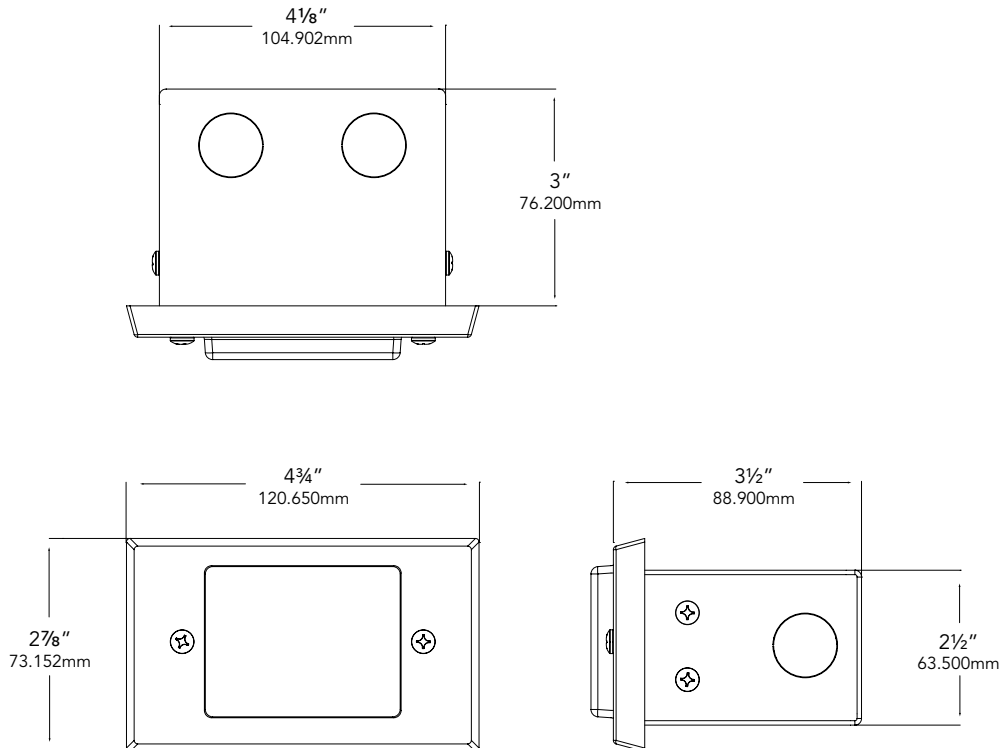

FIXTURE SPECIFICATIONS:

HOUSING:

Copper free, stamped & formed aluminum recessed box with 1/2" knockouts on the back & side.

COVER PLATE:

Stamped solid copper, brass, or stainless steel faceplate; fitted to the recessed box with UV-resistant weather stripping – providing a superior weather-tight seal.

FINISH:

Natural Copper, Brass, Olde Brass, or Stainless Steel.

SOCKET/LAMP HOLDER:

Top grade ceramic socket with nickel contacts, stainless steel springs, & Teflon-jacketed wire leads.

LENS:

Translucent, molded, high-impact, polycarbonate lens.

LAMP TYPE:

- T3 – 20W maximum. LN-10 T3 Halogen (10W) Standard.
- LED T3 - 2.5W. LNT3-2.5-W-D-LED

MOUNTING:

Recessed mounting box included.

FASTENERS:

All fasteners are stainless steel.

WIRING:

Provided with a three-foot pigtail of 18-2 SPT1 UV resistant cable & underground connectors for a secure connection to the supply cable.

CERTIFICATION:

UL Listed to U.S. & Canadian safety standards for low voltage landscape luminaires (UL 1838). The maximum wattages allowed by Underwriters Laboratories (UL) for the U.S. & Canadian markets may vary. Maximum wattages specified are Underwriters Laboratories U.S. standard. Please contact Vista for any questions about the maximum wattages allowed by UL Canadian standards.

All Vista luminaires are [MADE IN THE U.S.A.](#)

DIMENSIONS:

Vista Professional Outdoor Lighting reserves the right to modify the design and/or construction of the fixture shown without further notification.