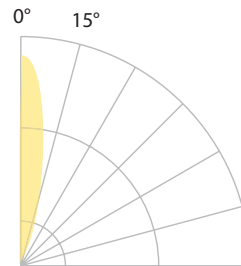

PRODUCT DESCRIPTION

Landscape 2" recessed in-ground luminaire for up, down, side light applications.

FEATURES

- Integrated honeycomb louver for reduced glare
- 30° visual cutoff
- IP68 rated, Suitable for continuous immersion under water
- Factory sealed water tight fixtures
- Solid stainless steel construction
- Stainless steel spring clip allows wall or downlight applications
- Available Concrete Pour Adapter
- Spring, and 6' lead wire and direct burial gel filled wire nuts included
- Maintains constant lumen output against voltage drop
- UL 1838 Listed

SPECIFICATIONS

Input: 9 - 15VAC (Transformer is required)
Power: 4.1W / 6.6VA
Brightness: 170 lm
Beam Angle: 25°
CRI: 85
Rated Life: 70,000 hours

ORDERING NUMBER

| | | Color Temp | | Finish | |
|-------------|-----------------------------------|------------|-------|-----------|--------------------------------|
| 2022 | <i>Round Honeycomb Louver</i> | 27 | 2700K | BS | <i>Bronzed Stainless Steel</i> |
| | | 30 | 3000K | SS | <i>Stainless Steel</i> |