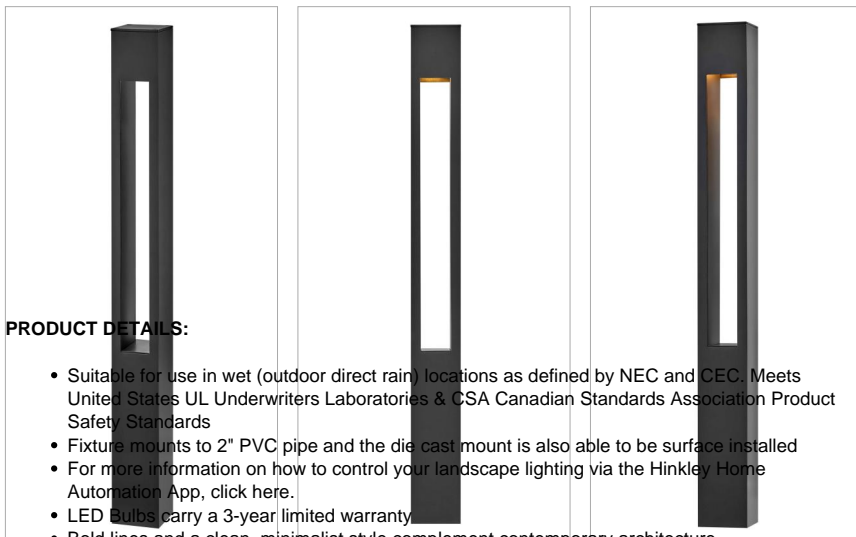

DETAILS	
FINISH:	Satin Black
MATERIAL:	Aluminum
GLASS:	Etched Lens
DIMMABLE:	YES, WITH MLV ON TRANSFORMER PRIMARY

DIMENSIONS	
WIDTH:	3"
HEIGHT:	30"
DEPTH:	3
WEIGHT:	5lb

LIGHT SOURCE	
LIGHT SOURCE:	Socketed
LED NAME:	4WLEDMR16
VOLTAGE:	12v
COLOR TEMP:	2700
LUMENS:	340
CRI:	80
INCANDESCENT EQUIVALENCY:	1 x 35w
DIMMABLE:	YES, WITH MLV ON TRANSFORMER PRIMARY
TRANSFORMER REQUIRED:	Yes

#### PRODUCT DETAILS:

- Suitable for use in wet (outdoor direct rain) locations as defined by NEC and CEC. Meets United States UL Underwriters Laboratories & CSA Canadian Standards Association Product Safety Standards
- Fixture mounts to 2" PVC pipe and the die cast mount is also able to be surface installed
- For more information on how to control your landscape lighting via the Hinkley Home Automation App, [click here](#).
- LED Bulbs carry a 3-year limited warranty
- Bold lines and a clean, minimalist style complement contemporary architecture