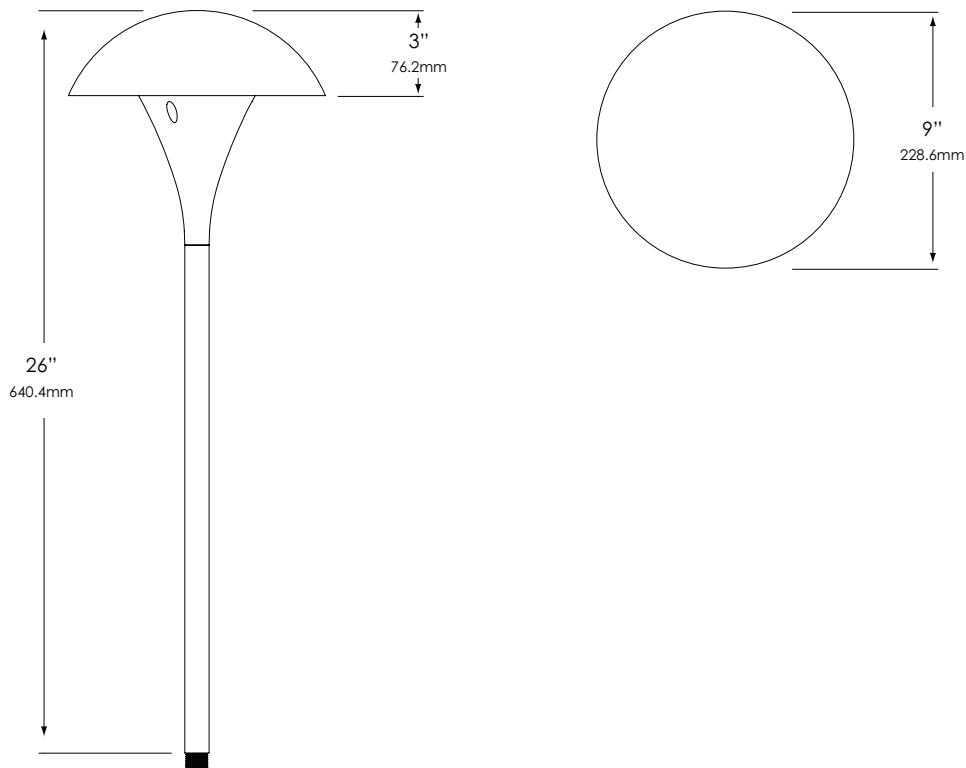

MOUNTING:

Aluminum stem with ½" NPT on bottom and jam nut included. Fixture may be mounted into threaded hubs in junction boxes, ground stakes, or

grade-mounted ballast enclosures.

FASTENERS:

All fasteners are stainless steel.

All Vista luminaires are [MADE IN THE U.S.A.](#)

DIMENSIONS:

Vista Professional Outdoor Lighting reserves the right to modify the design and/or construction of the fixture shown without further notification.

SPECIFICATION SHEET

MODEL 1217 Architectural Series • Path & Spread Lights

FIXTURE ORDERING INFORMATION

TO ORDER FIXTURE: Select appropriate choice from each column as in the following example.

EXAMPLE: 1217-B-CR