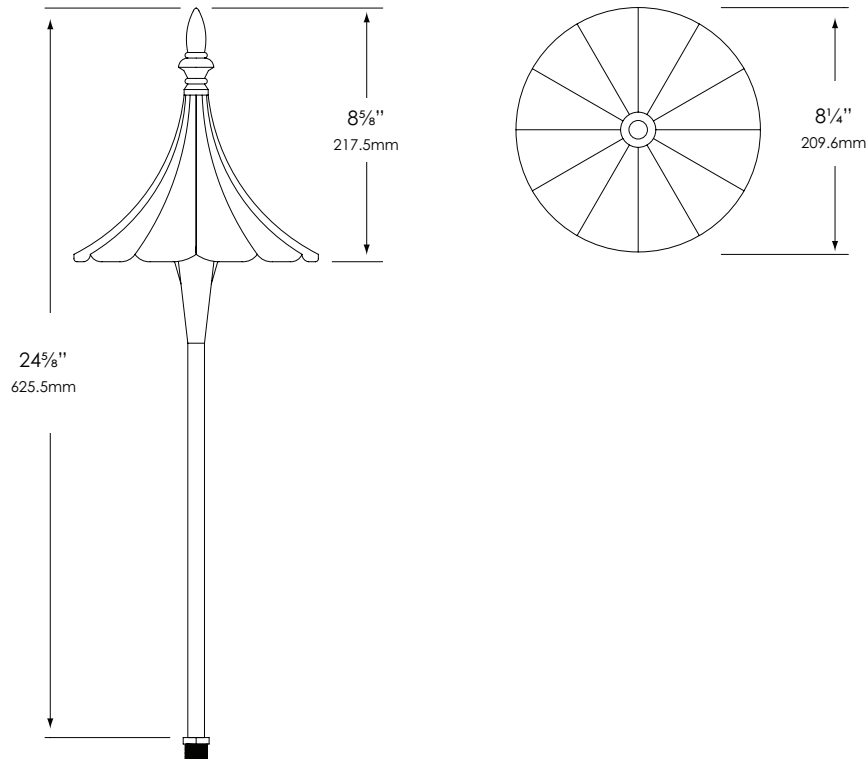

Candelabra base. 60W Maximum.

Lamp not included with fixture, order separately.

HOUSING:

Die-cast, copper-free aluminum.

STEM:

1/4" schedule-40 aluminum pipe with 1/2" NPT custom bushing designed with a stress-dispersing collar, to provide strength and stability for mounting.

SOCKET/LAMP HOLDER:

High temperature phenolic candelabra base socket.

LENS:

Clear, high-impact, polycarbonate lens.

MOUNTING:

Aluminum stem with 1/2" NPT on bottom and jam nut included. Fixture may be mounted into threaded hubs in junction boxes, ground stakes, or grade-mounted ballast enclosures.

FASTENERS:

All fasteners are stainless steel.

WIRING:

Prewired with 200°C-rated wire along with a grounded lead.

CERTIFICATION:

UL Listed to U.S. and Canadian safety standards for line voltage landscape luminaires (UL 1598). The maximum wattages allowed by Underwriters Laboratories (UL) for the U.S. and Canadian markets may vary. Maximum wattages specified are Underwriters Laboratories U.S. standard. Please contact Vista for any questions about the maximum wattages allowed by UL Canadian standards.

All Vista luminaires are **MADE IN THE U.S.A.**

DIMENSIONS:

Vista Professional Outdoor Lighting reserves the right to modify the design and/or construction of the fixture shown without further notification.