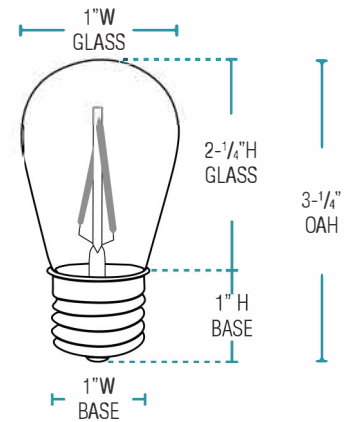

### 12V FILAMENT LED

LED-BK-S14-1-12-FIL

WATTAGE 1W  
 KELVIN 2400K  
 LUMENS 45  
 DIMMABLE YES\*  
 VOLTAGE 11V AC - 13V AC  
 BASE MEDIUM (E26)

### S14 LAMP DIMENSIONS

Dimensions for all S14 lamps on this page.

\*PRIMARY SIDE DIMMING: Requires LED magnetic low voltage (MLV) or LED electronic low voltage (ELV) dimmable transformer and compatible LED dimmer (MLV OR ELV) For more information see installation guidelines  
 + Fully tested with Lutron Diva (DVLV-600P) dimmer and Lightcraft dimmable transformers