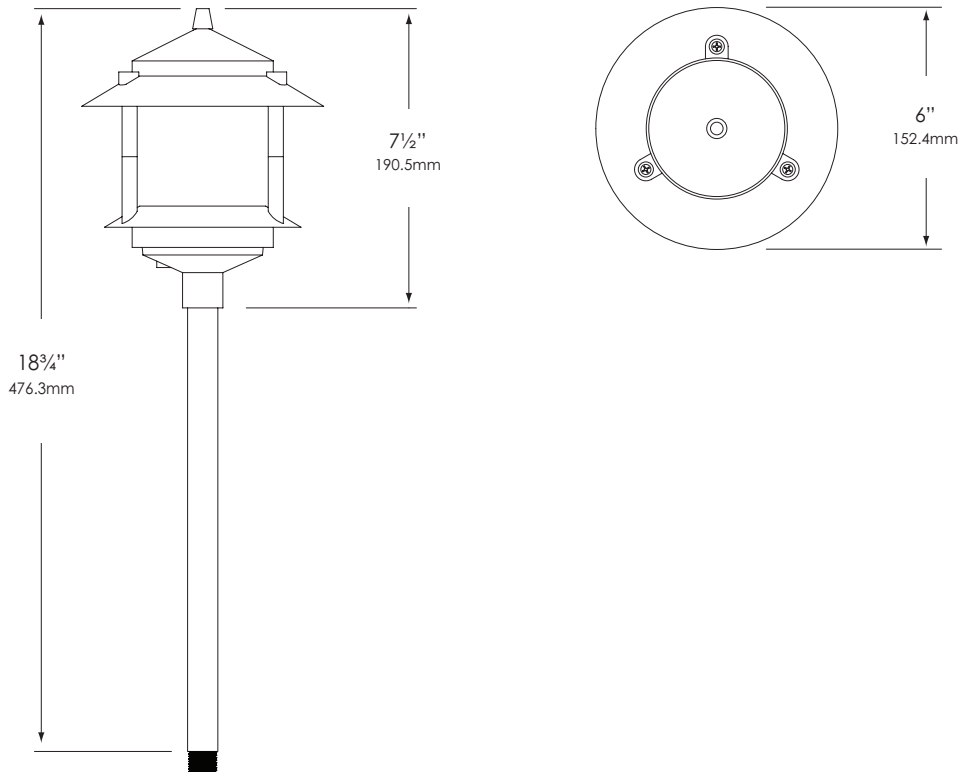

STEM:

1/2" schedule-40 aluminum pipe with 1/2" NPT. Standard 12" stem is included with fixtures – optional and custom stems available.

FINISH:

Polyester powder-coat finish available in Black, Verde, Architectural Brick, Architectural Bronze, Light Bronze, Dark Bronze, Granite, Pewter, Terracotta, Rust, Hunter Green, Mocha, Weathered Bronze, Weathered Iron, and White.

SOCKET/LAMP HOLDER:

Top grade porcelain, medium base 4KV pulse rated socket with spring center contact and a silicone rubber jacket protector to prevent moisture/debris from entering socket.

LENS:

Clear or frosted, gasketed, threaded, tempered glass vapor globe.

MOUNTING:

Aluminum stem with 1/2" NPT on bottom and jam nut included. Fixture may be mounted into threaded hubs in junction boxes, ground stakes, or grade-mounted ballast enclosures.

FASTENERS:

All fasteners are stainless steel.

WIRING:

Prewired with 200°C-rated wire along with a grounded lead.

CERTIFICATION:

UL Listed to U.S. and Canadian safety standards for line voltage landscape luminaires (UL 1598). The maximum wattages allowed by Underwriters Laboratories (UL) for the U.S. and Canadian markets may vary. Maximum wattages specified are Underwriters Laboratories U.S. standard. Please contact Vista for any questions about the maximum wattages allowed by UL Canadian standards.

All Vista luminaires are **MADE IN THE U.S.A.**

DIMENSIONS:

Vista Professional Outdoor Lighting reserves the right to modify the design and/or construction of the fixture shown without further notification.