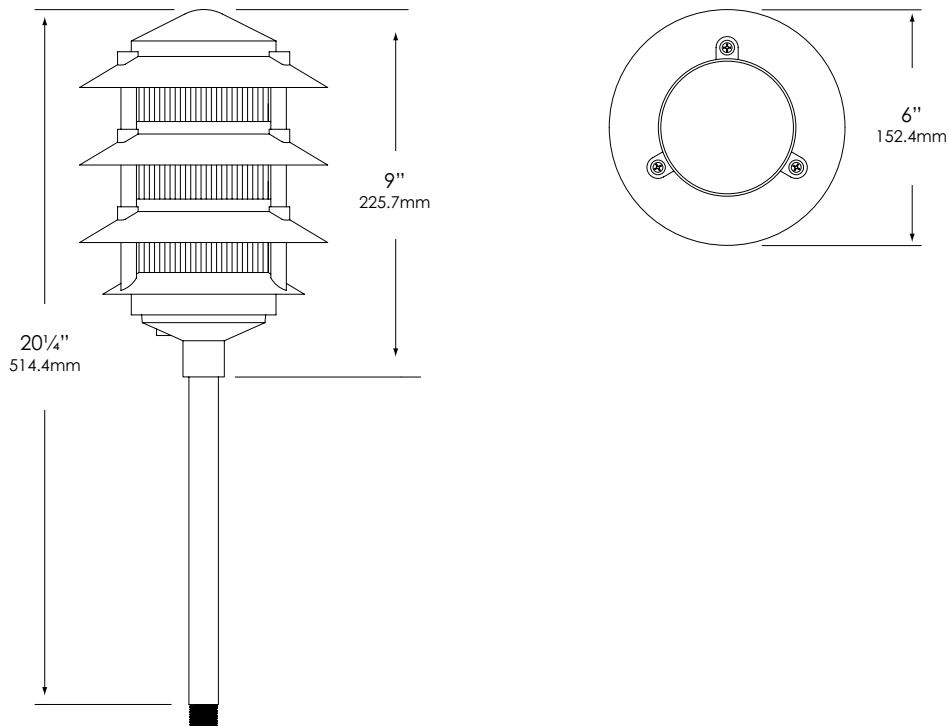

A19- medium base (75W maximum).

Lamp not included with fixture, order separately.

HOUSING:

Die-cast, copper-free aluminum.

STEM:

½" schedule-40 aluminum pipe with ½" NPT. Standard 12" stem is included with fixtures – optional and custom stems available.

MOUNTING:

Aluminum stem with ½" NPT on bottom and jam nut included. Fixture may be mounted into threaded hubs in junction boxes, ground stakes, or grade-mounted ballast enclosures.

FASTENERS:

All fasteners are stainless steel.

All Vista luminaires are **MADE IN THE U.S.A.**

DIMENSIONS:

Vista Professional Outdoor Lighting reserves the right to modify the design and/or construction of the fixture shown without further notification.

SPECIFICATION SHEET

MODEL 1203 Architectural Series • Path & Spread Lights

FIXTURE ORDERING INFORMATION

TO ORDER FIXTURE: Select appropriate choice from each column as in the following example.

EXAMPLE: 1203-B-PR