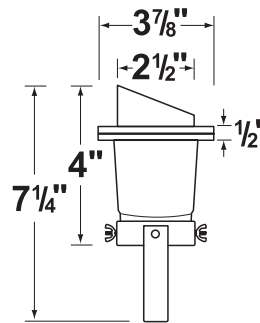

CL-332-BR

Product Specification Sheet

HOUSING: Solid brass fixture, suspended inside a reversible flat or angled cut PVC sleeve, provides in-ground support. Fixture is adjustable inside the PVC sleeve for light aiming.

FINISH: BR-Natural Brass fixture. PVC sleeve available in black only.

LENS: Clear, tempered and heat resistant glass with a silicone gasket.

See accessories & parts for special effect lenses, honeycomb louver and frosted glass lens CX-380-FR.

LAMP TYPE: 12V, MR-16 halogen, 50W max.

See lamp guide for LED and color MR-16 lamps.

MOUNTING: In-ground direct burial or concrete encasement. Use gravel for proper drainage. Angle cut end required to be installed 3" above the ground.

WIRING: Fixture is prewired with a 3-foot pigtail of direct burial cable.

WWW.CORONALIGHTING.COM

Tel: 800-727-9262
213-747-4500

Fax: 800-727-9957
213-747-3234

- Fixture is supplied with 20W MR-16 lamp.
- Remote 12 Volt transformer is required.
- See transformers and accessories for variety of options and choices.