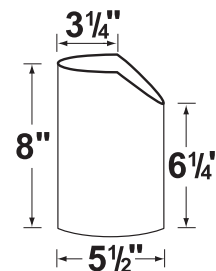

CL-332-BR

Product Specification Sheet

HOUSING: Solid brass fixture, suspended inside a reversible flat or angled cut PVC sleeve, provides in-ground support. Fixture is adjustable inside the PVC sleeve for light aiming.

FINISH: BR-Natural Brass fixture. PVC sleeve available in black only.

LENS: Clear, tempered and heat resistant glass with a silicone gasket.

See accessories & parts for special effect lenses, honeycomb louver and frosted glass lens CX-380-FR.

LAMP TYPE: 12V, MR-16 halogen, 50W max.

See lamp guide for LED and color MR-16 lamps.

MOUNTING: In-ground direct burial or concrete encasement. Use gravel for proper drainage. Angle cut end required to be installed 3" above the ground.

WIRING: Fixture is prewired with a 3-foot pigtail of direct burial cable.

WWW.CORONALIGHTING.COM

Tel: 800-727-9262
213-747-4500

Fax: 800-727-9957
213-747-3234

- Fixture is supplied with 20W MR-16 lamp.
- Remote 12 Volt transformer is required.
- See transformers and accessories for variety of options and choices.